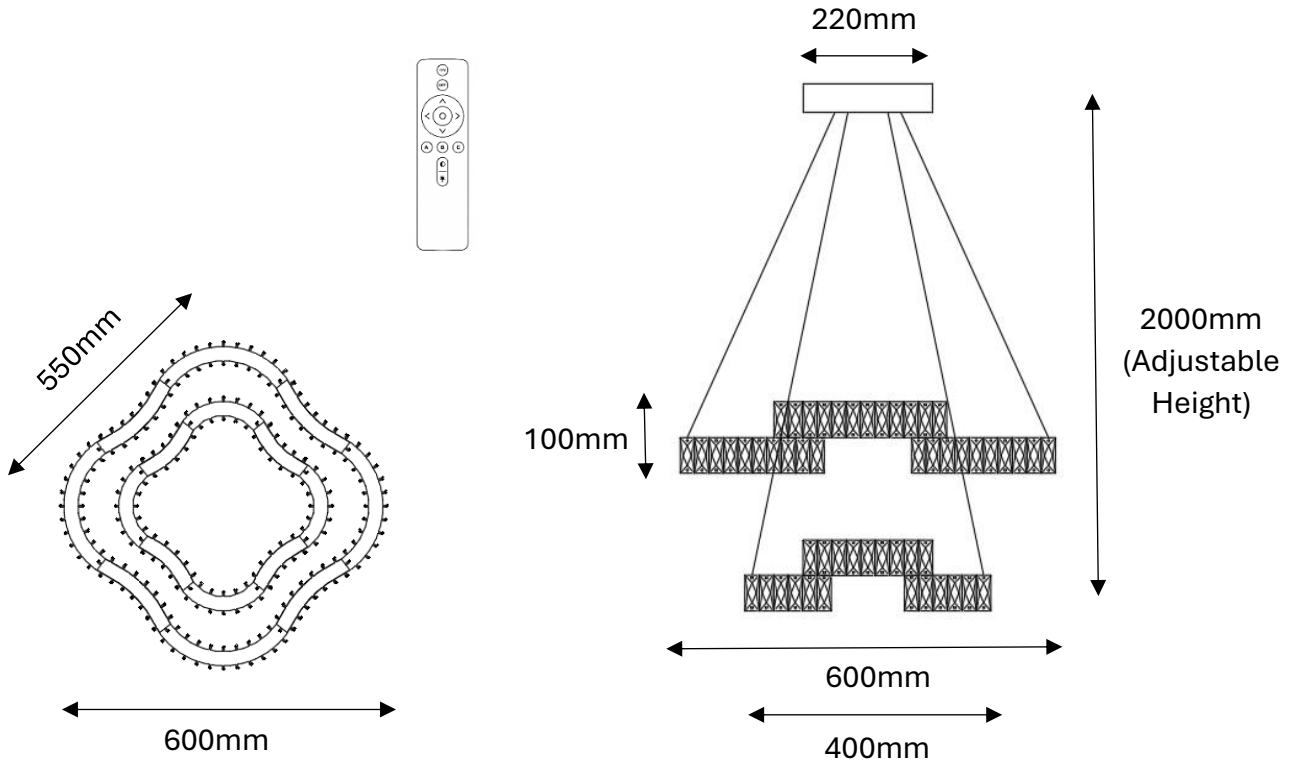

JENGA 2 Tier Crystal Pendant Tri-Colour LED (Chrome)

J01PS-600

- Finishes/ Material: Gloss Chrome Stainless Steel & Clear Crystal
- Input Voltage/ Wattage: 220-240V / 80W LED
- Assembly: Assembled
- Approval: Standards Australia Approvals (SAA) & RCM
- IP Rating: IP20 (For Indoor Use Only)
- Warranty: 2 Years

Globes:

- Globe Type: Integrated LED 80W – Lumens 6400
- Colour Temperature: Tri-Colours LED (Warm White 3000K/ Cool White 4000K/ Daylight 6000K)
- Remote Control: Yes (LED colour changed and dimmable by remote control)

Product Dimensions:

- Width / Diameter: 600+400mm
- Height: Max 2000mm (Adjustable cable & 2-Tier can be rotated)
- Weight: 7kg approx.
- Canopy Size: Φ 220 x H40mm
- Rectangle Crystal Size: 22 x 50mm

* Must be installed by a licenced electrician *