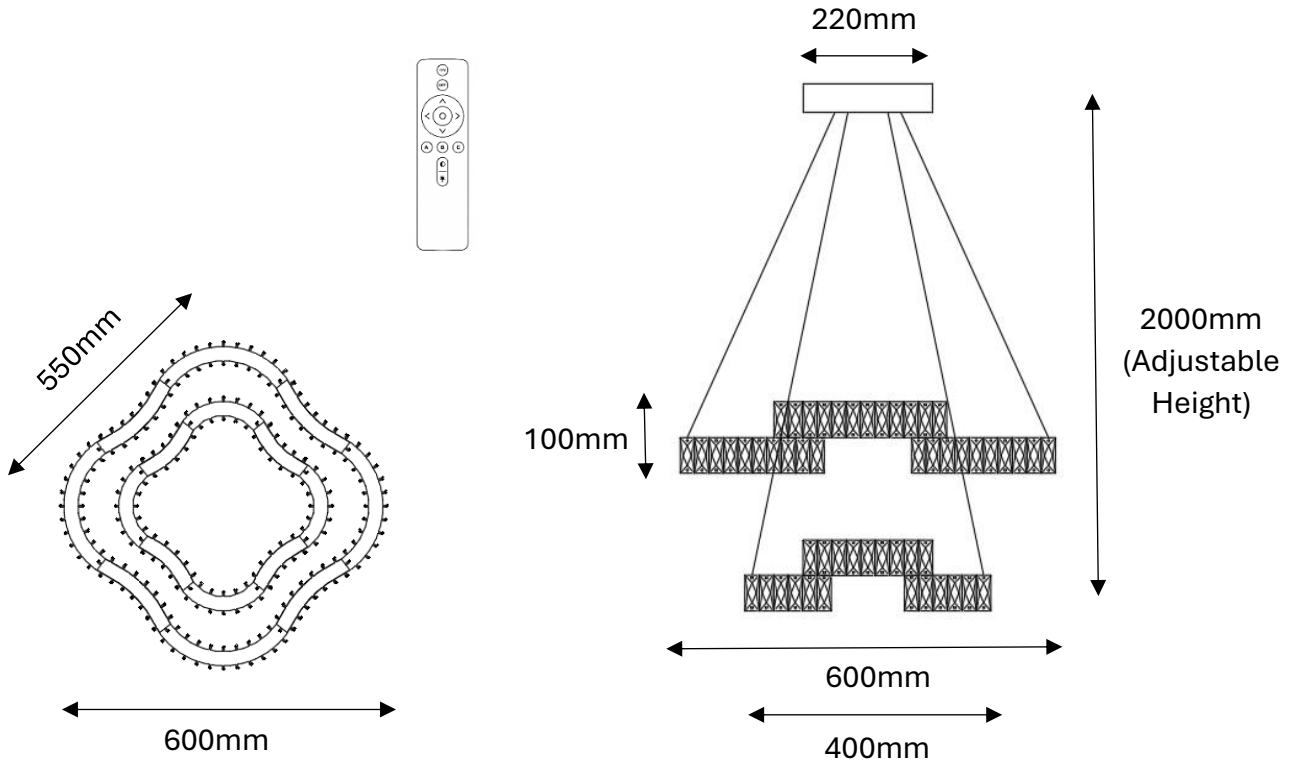

## JENGA 2 Tier Crystal Pendant Tri-Colour LED (Gold)

J01PG-600

- Finishes/ Material: Gloss Gold Stainless Steel & Clear Crystal
- Input Voltage/ Wattage: 220-240V / 80W LED
- Assembly: Assembled
- Approval: Standards Australia Approvals (SAA) & RCM
- IP Rating: IP20 (For Indoor Use Only)
- Warranty: 2 Years

### **Globes:**

- Globe Type: Integrated LED 80W – Lumens 6400
- Colour Temperature: Tri-Colour LED (Warm White 3000K/ Cool White 4000K/ Daylight 6000K)
- Remote Control: Yes (LED colour changed and dimmable by remote control)

### **Product Dimensions:**

- Width / Diameter: 600+400mm
- Height: Max 2000mm (Adjustable cable & 2-Tier can be rotated)
- Weight: 7kg approx.
- Canopy Size:  $\Phi$ 220 x H40mm
- Rectangle Crystal Size: 22 x 50mm