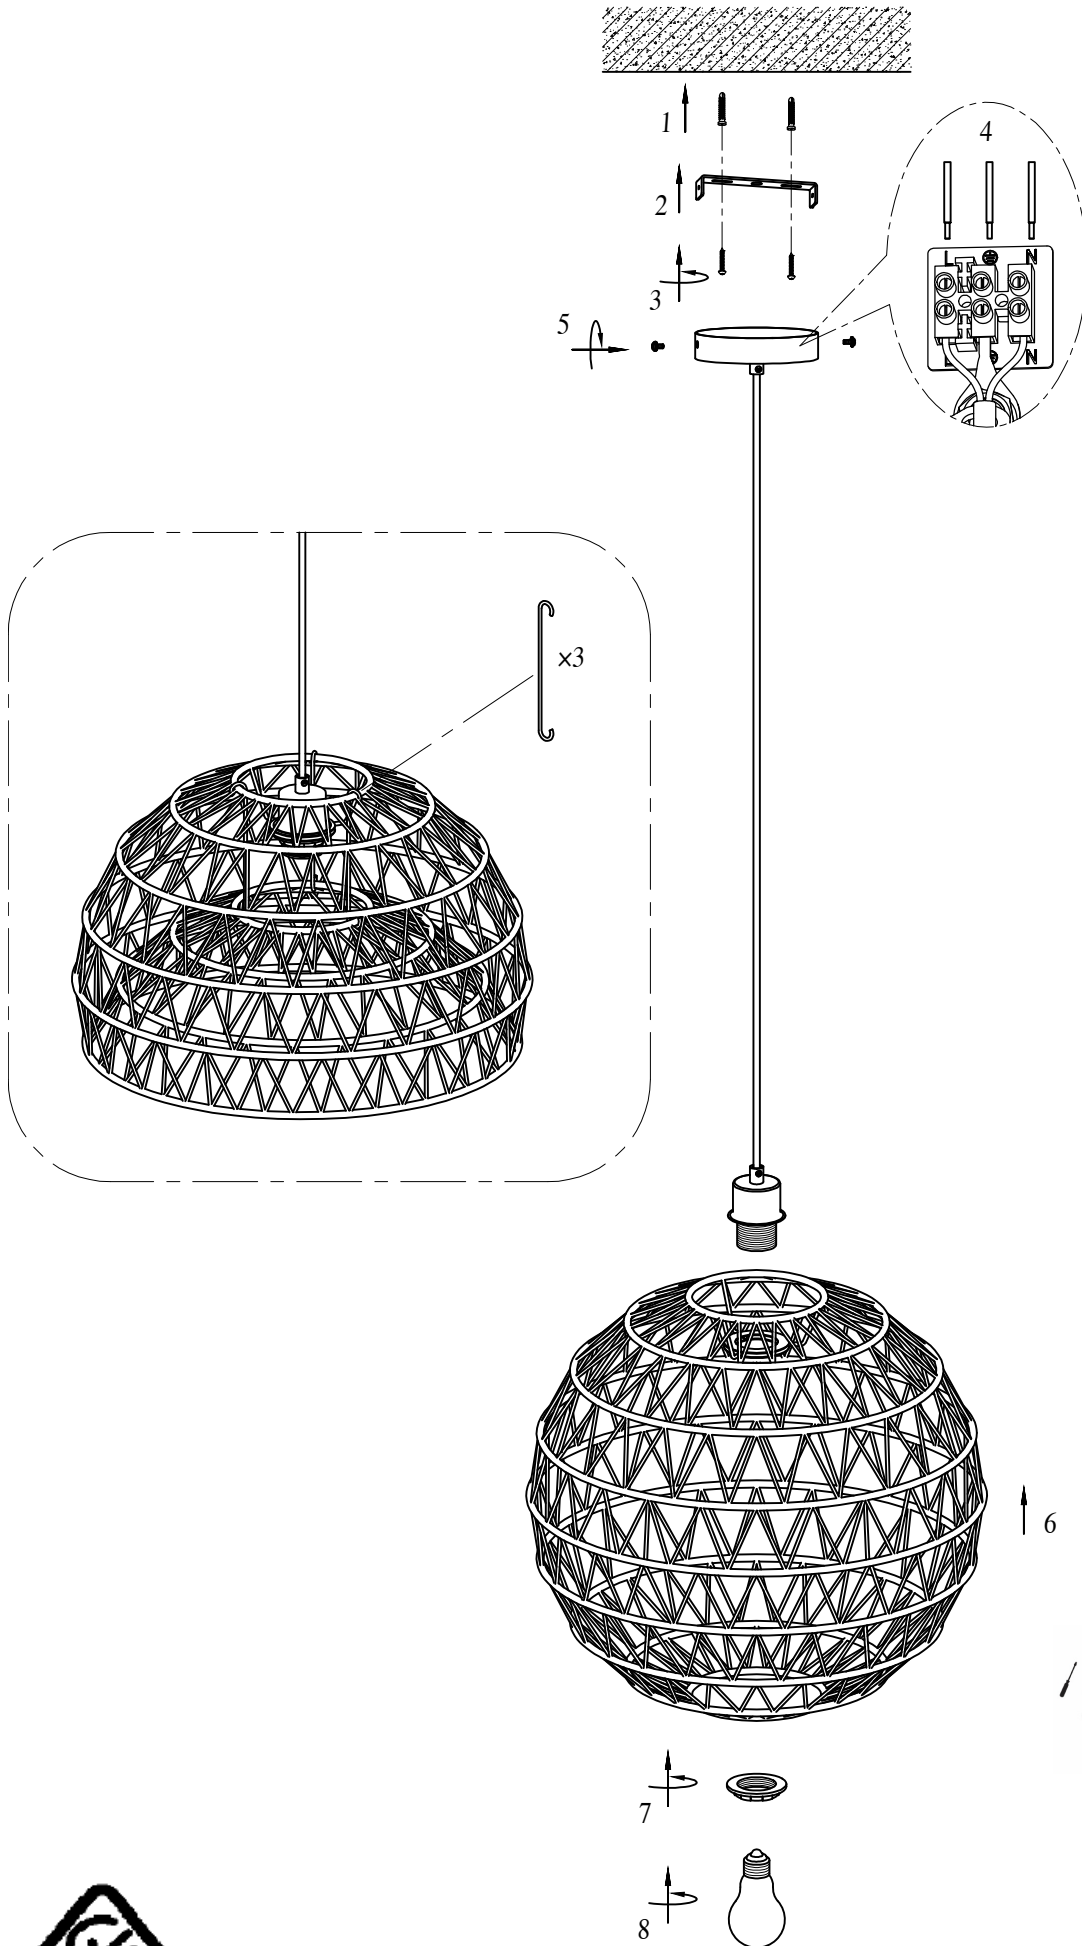

ITEM NO.: IVALO PE

Disclaimer:
Tools not included
Shade ring attached on lamp holder
Globe(s) not included

240V ~ 50Hz E27 Max.25Wx1

NOTE: GLOBE NOT INCLUDED

IMPORTANT
Must be installed by
a qualified electrical
contractor.
Install in accordance
with AS/NZ3000