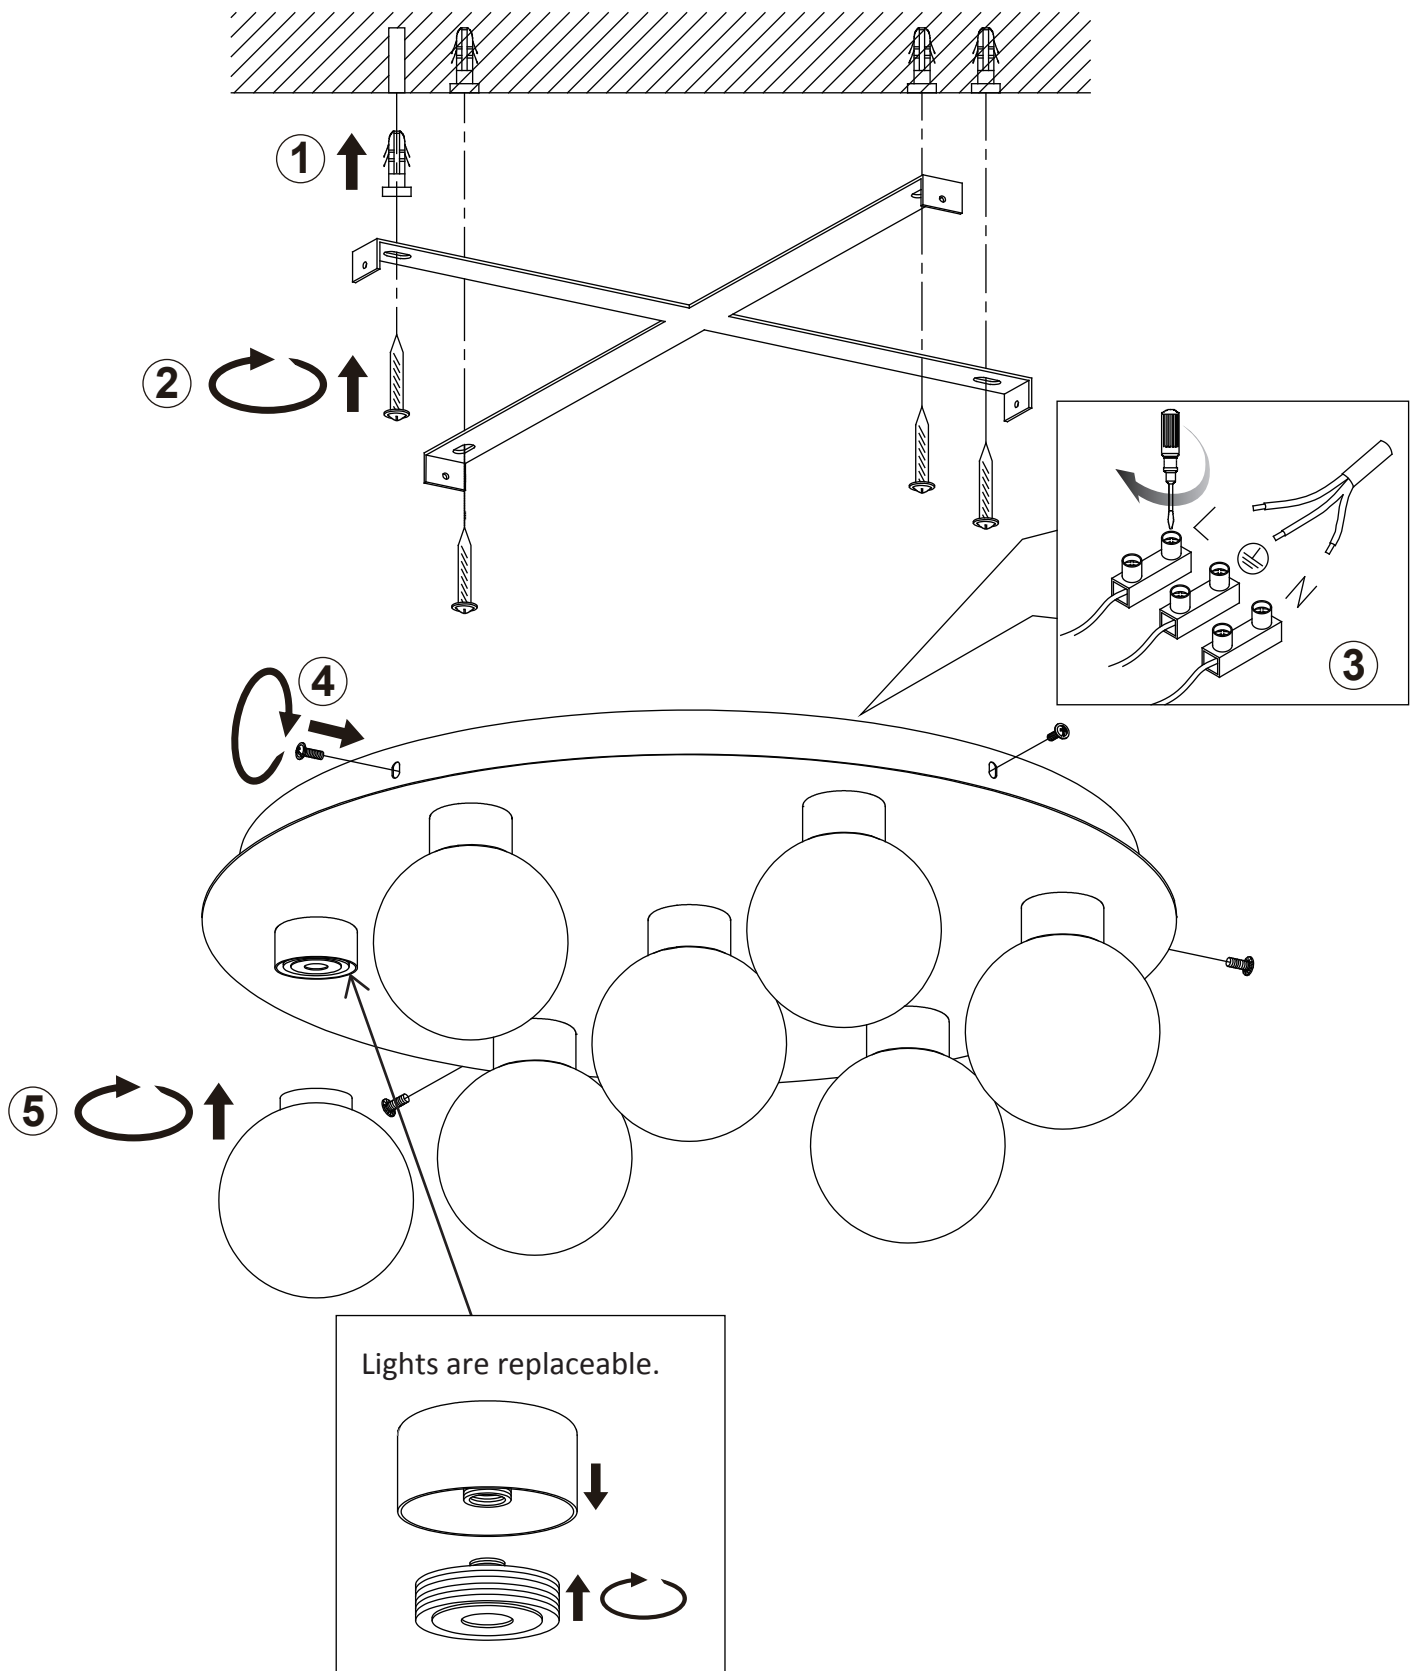

# ITEM NO.: INVAR CTC7

IP20

**Telbix.**

240V ~ 50Hz LED 40W 4000K

TRAILING EDGE DIMMER

### IMPORTANT

Must be installed by a qualified electrical contractor.

Install in accordance with AS/NSZ3000.