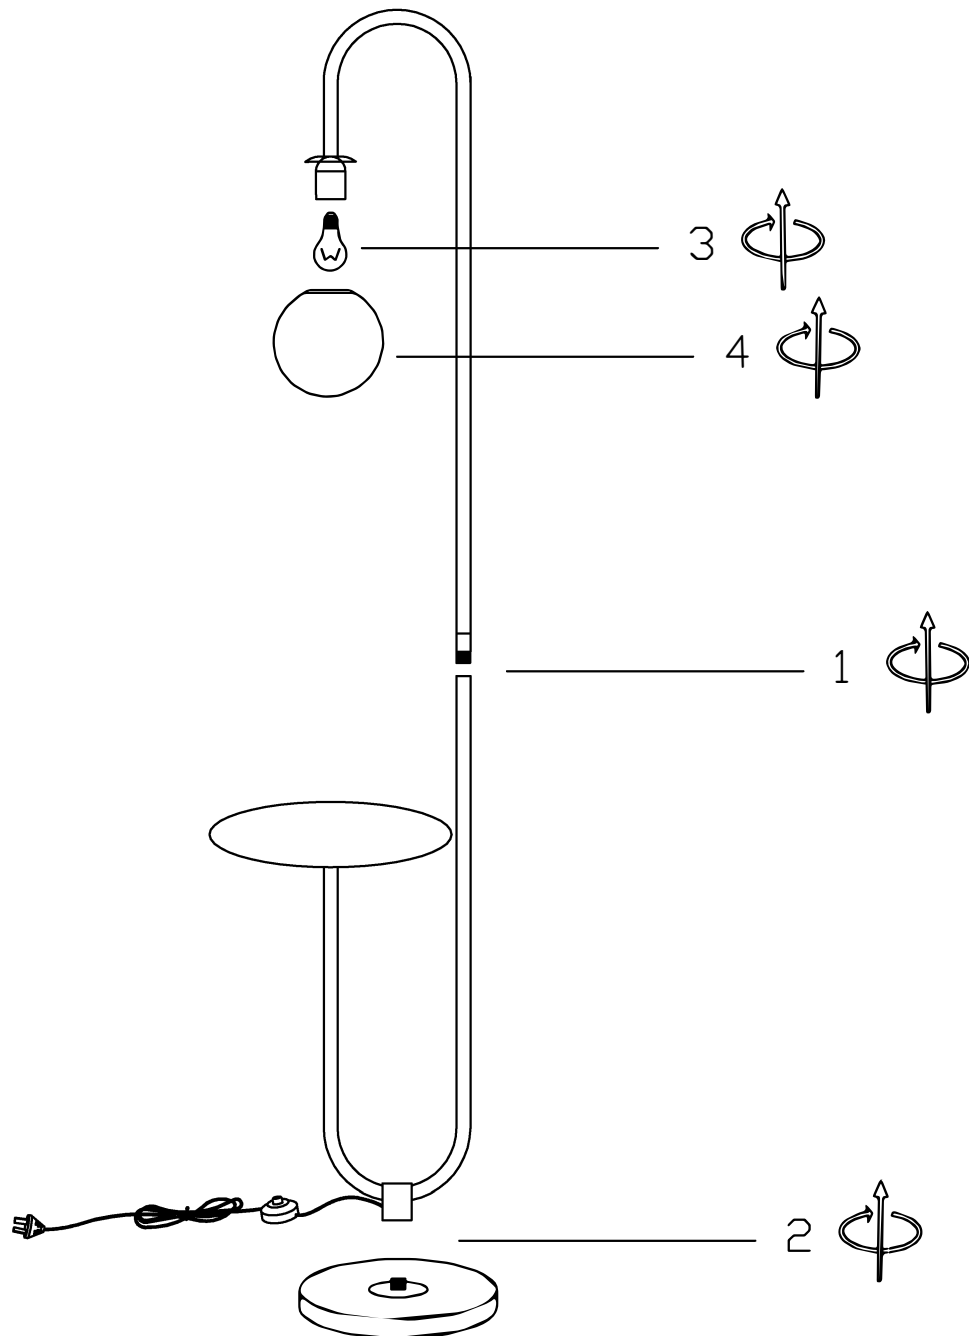

# ITEM NO.: INEZ FL

240V~50Hz E27 Max.25W

**NOTE:GLOBE NOT INCLUDED**

# Telbix.

- Disclaimer:
-  Tools not included
  -  Shade ring attached on lamp holder
  -  Globe(s) not included