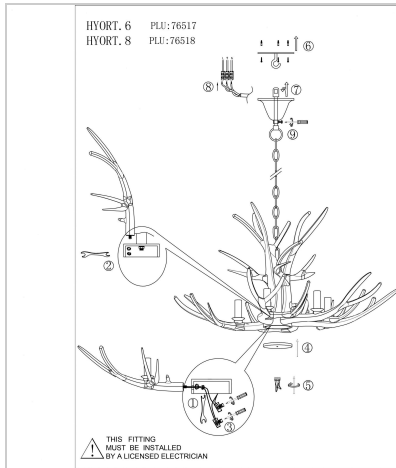

product specification

www.oriel-lighting.com.au

HYORT 8 Light KD Version

SKU:OL65272/8

NEW KD (unassembled) version. Add some character to your home with this warm statement piece. No deer were harmed in the production of this pendant. The antlers are hand crafted from poly-resin and then the whole fitting is hand painted - so each piece is unique. This fitting is supplied unassembled, to reduce the chance of breakage during shipping, and will require assembly by an electrician prior to installation.

Additional information

Shipping Weight	12.4 kg
Shipping Carton Dimensions	30.0 × 50.0 × 88.0 cm
Brand	Oriel Lighting
Colour	NATURAL
Finish	Hand Painted
Globe Qty	8
Globe Type	E14
Max. Wattage	42W
Globe Included	NO
Recommended Globe	A-LED-25104427
Voltage	240V
Overall Height	175
Overall Width	100
Overall Depth	100
Fitting Height	46
Fitting Canopy	12
Fitting Diameter	100

Fitting Suspension	120
Fitting Material	Resin
Cord / Wire Material	CLEAR PVC
Supplier Code	OL65272/8
UPI	9324879224192
Warranty / Guarantee	12 Month Replacement Guarantee

Images

Unless stated, fittings do not include globes (bulbs). No representations are made as to the suitability of this product for your application. All fixed lights (other than DIY lights) should be installed by a licensed electrical contractor. Due to continuing product development, some specifications may change over time. Refer to our detailed