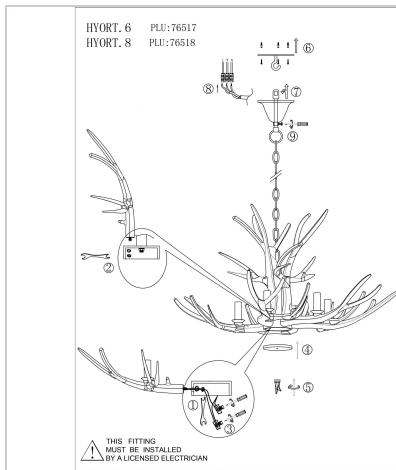

product specification

www.oriel-lighting.com.au

HYORT 6 Light KD Version

SKU:OL65272/6

NEW KD (unassembled) version. Add some character to your home with this warm statement piece. No deer were harmed in the production of this pendant. The antlers are hand crafted from poly-resin and then the whole fitting is hand painted - so each piece is unique. This fitting is supplied unassembled, to reduce the chance of breakage during shipping, and will require assembly by an electrician prior to installation.

Additional information

Shipping Weight	5.4 kg
Shipping Carton Dimensions	62.0 × 38.0 × 23.0 cm
Brand	Oriel Lighting
Colour	NATURAL
Finish	Hand Painted
Globe Qty	6
Globe Type	E14
Max. Wattage	42W
Globe Included	NO
Recommended Globe	A-LED-25104427
Voltage	240V
Overall Height	175
Overall Width	65
Overall Depth	65
Fitting Height	38
Fitting Canopy	12
Fitting Diameter	65

Fitting Suspension	120
Fitting Material	Resin
Cord / Wire Material	CLEAR PVC
Supplier Code	OL65272/6
UPI	9324879224185
Warranty / Guarantee	12 Month Replacement Guarantee

Images

Unless stated, fittings do not include globes (bulbs). No representations are made as to the suitability of this product for your application. All fixed lights (other than DIY lights) should be installed by a licensed electrical contractor. Due to continuing product development, some specifications may change over time. Refer to our detailed