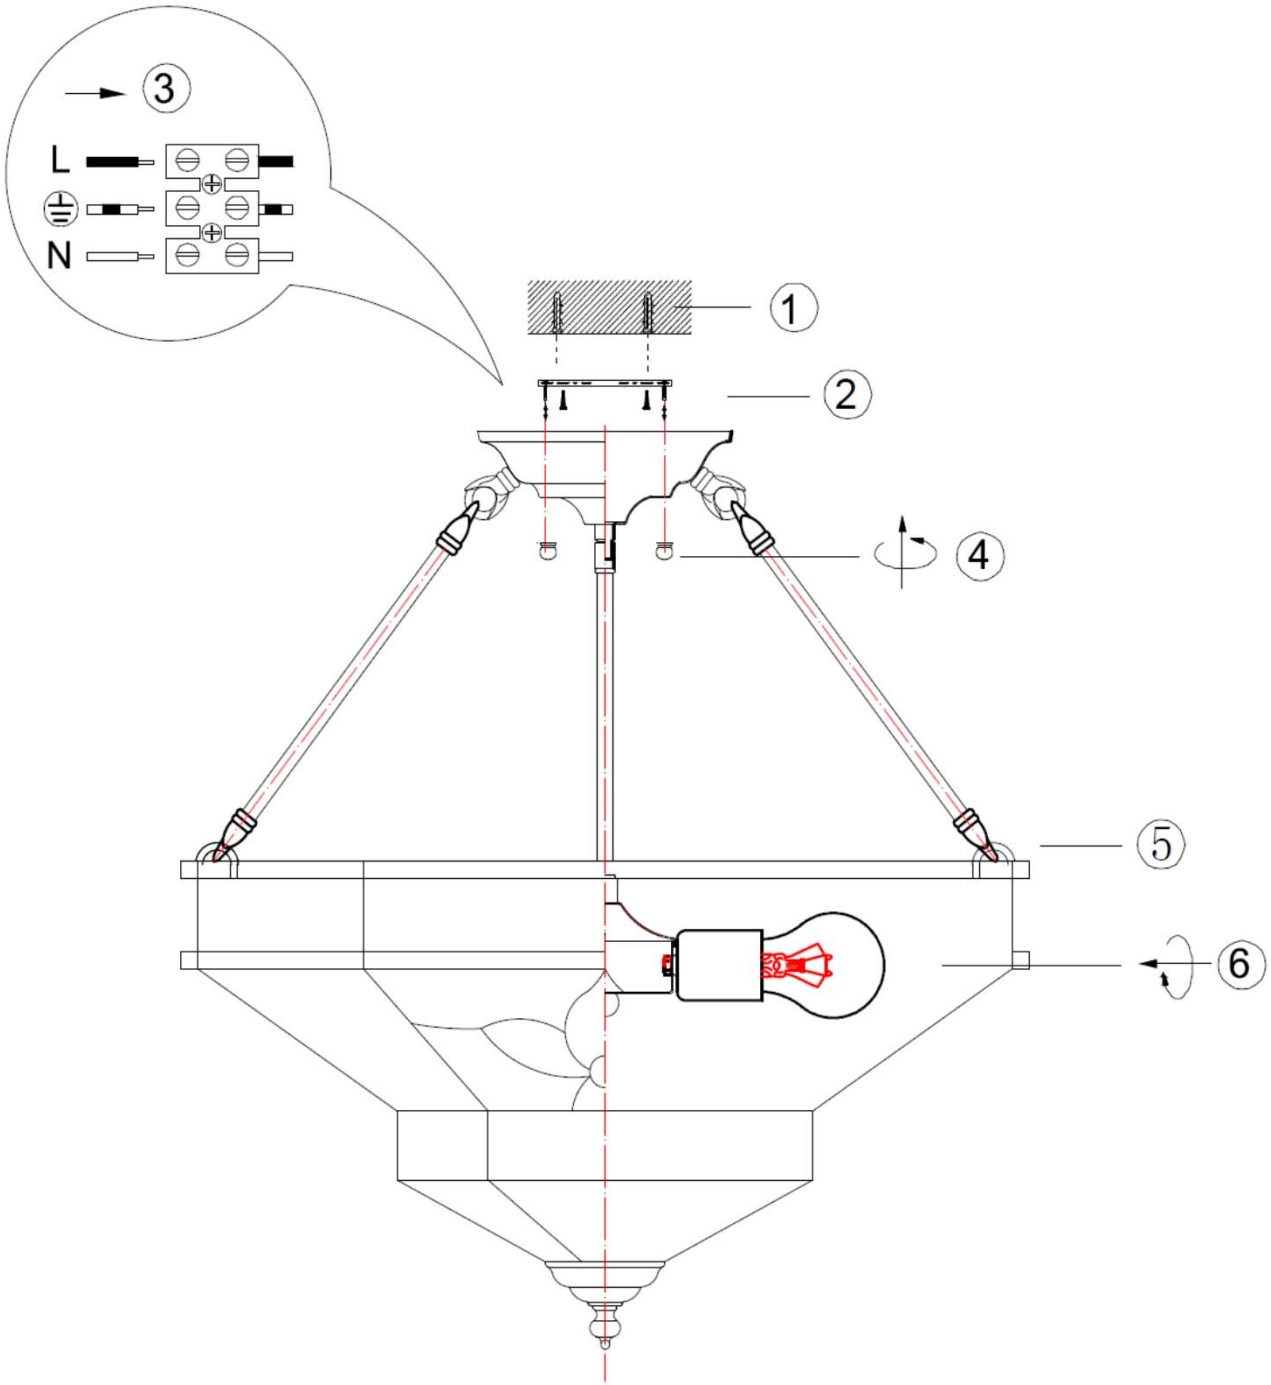

ITEM NO.:HOWARD CTC50-AB

240V ~ 50Hz E27 Max.25W x4

NOTE: GLOBE NOT INCLUDED

Telbix.

IMPORTANT
Must be installed by a qualified electrical contractor.
Install in accordance with AS/NZ3000