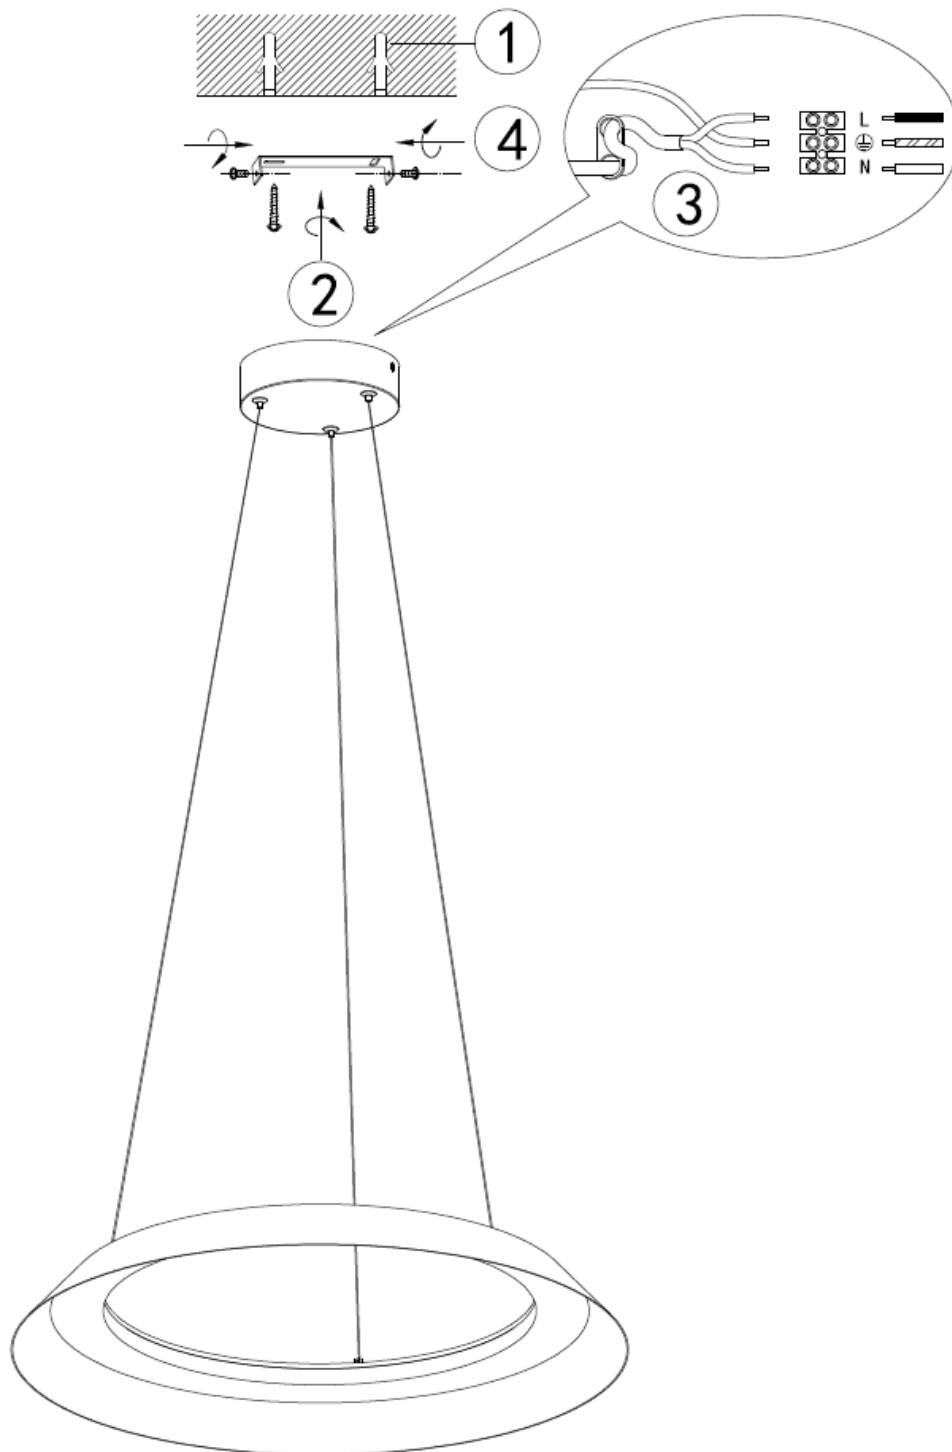

ITEM NO.:HOVIN PE58

240V ~ 50Hz LED 37W 3000K
TRAILING EDGE DIMMER

IMPORTANT
Must be installed by
a qualified electrical
contractor.
Install in accordance
with AS/NSZ3000