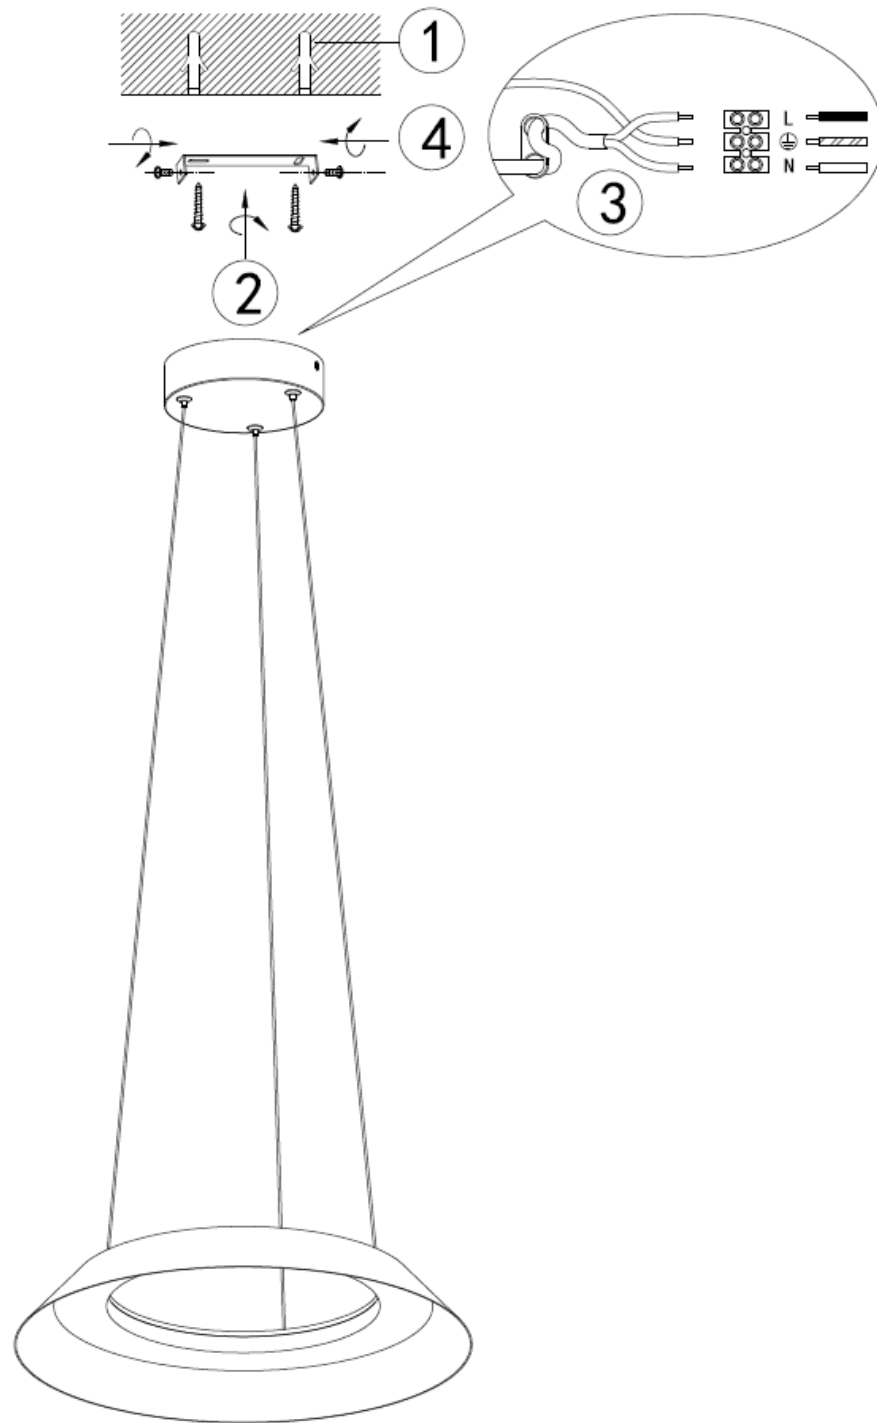

ITEM NO.:HOVIN PE43

240V ~ 50Hz LED 22W 3000K

TRAILING EDGE DIMMER

IMPORTANT
Must be installed by
a qualified electrical
contractor.
Install in accordance
with AS/NSZ3000