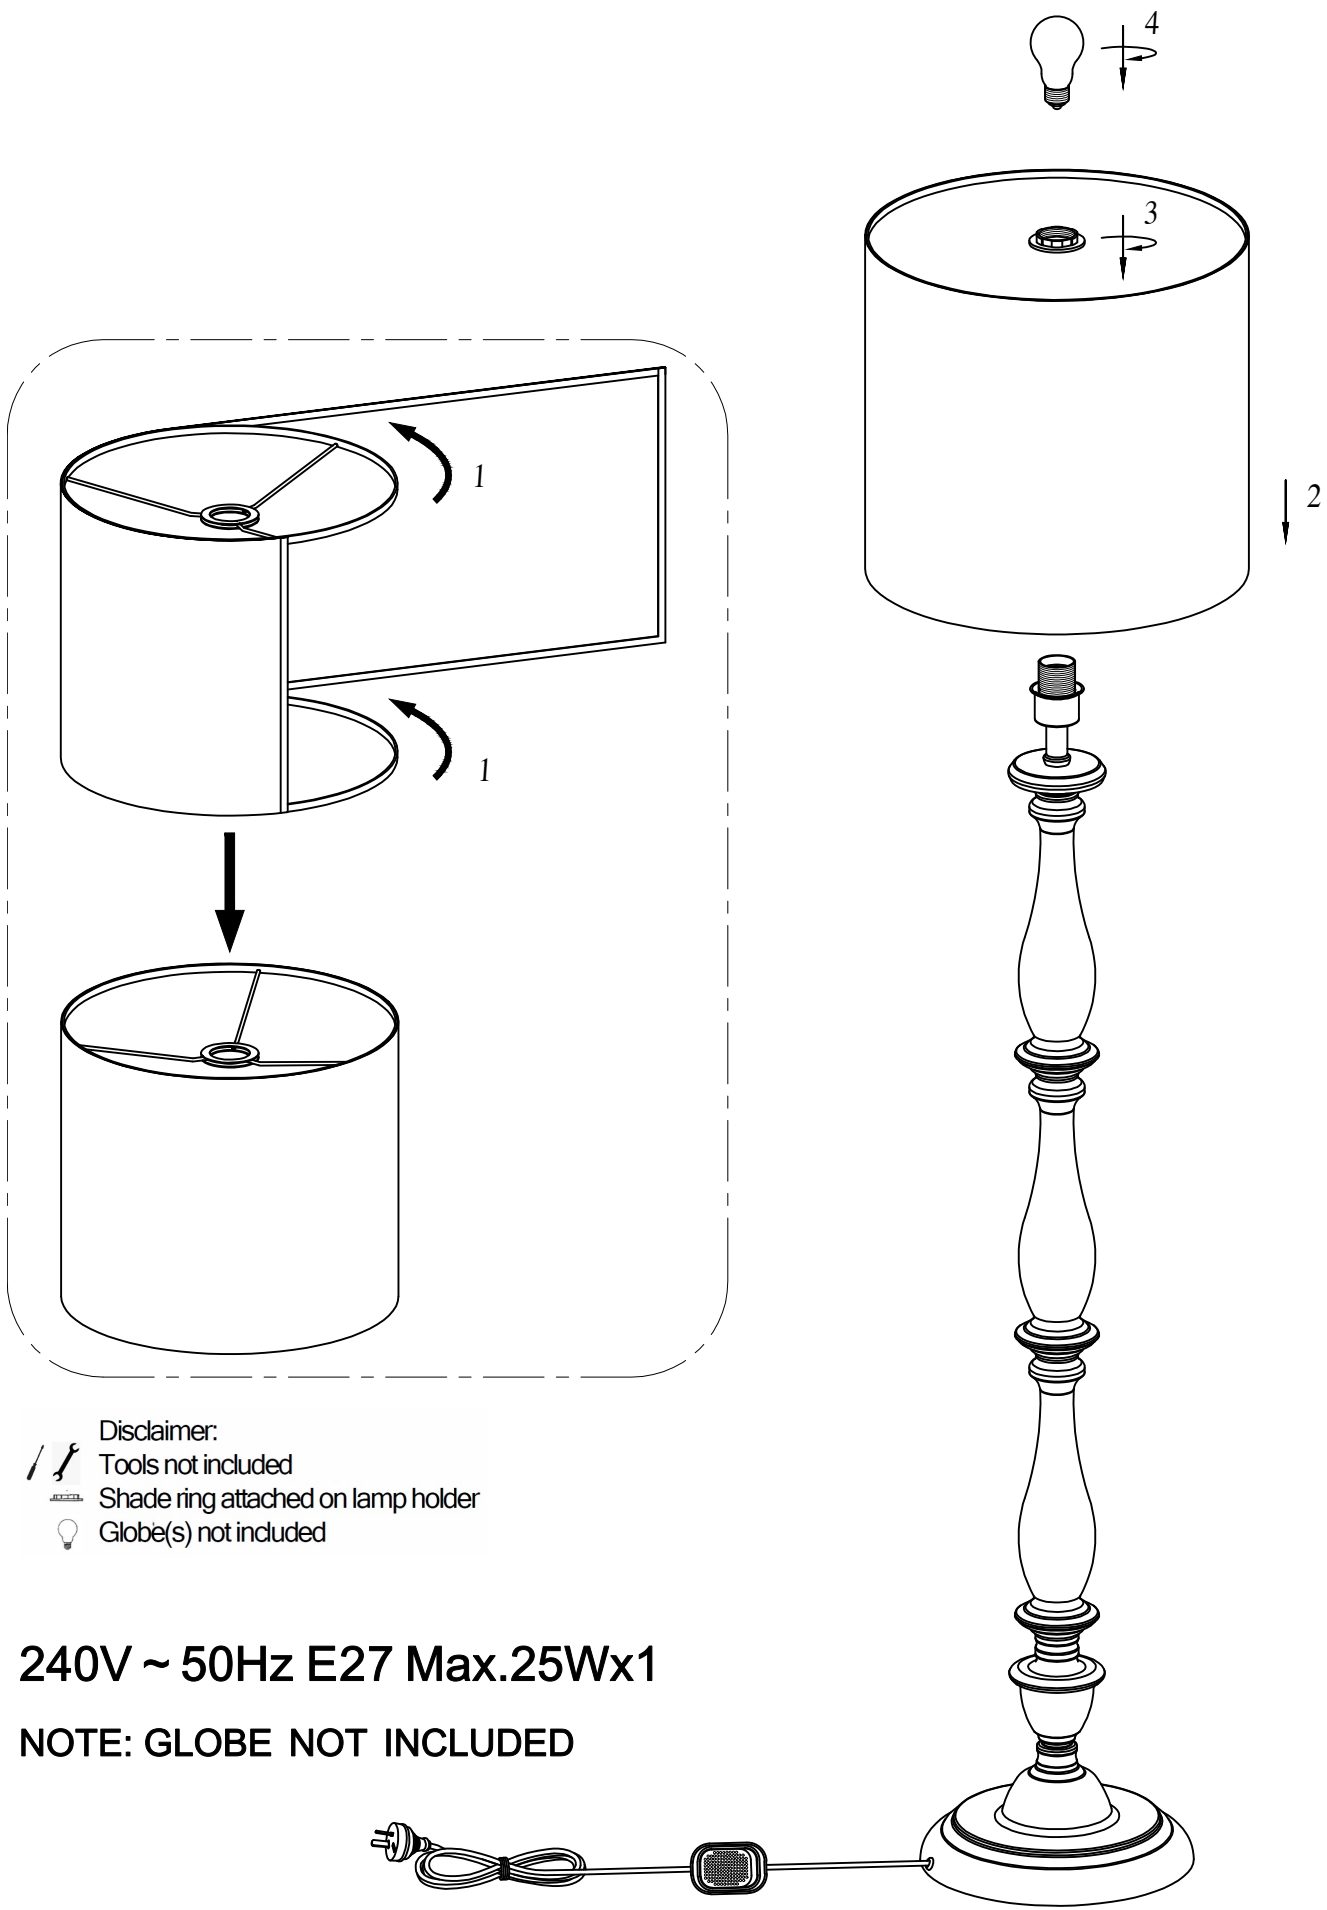

ITEM NO.:HOMMER FL

Disclaimer:
/ Tools not included
 Shade ring attached on lamp holder
 Globe(s) not included

240V ~ 50Hz E27 Max.25Wx1

NOTE: GLOBE NOT INCLUDED