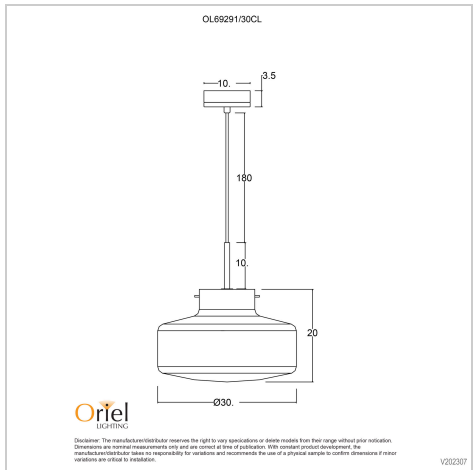

Glass/Diffuser Material	Clear
Primary Material	GLASS
IP Rating	IP20
Supplier Code	OL69291/30CL
UPI	9324879207157
Electrician To Install	This fitting should be installed by a licenced electrician
Warranty / Guarantee	12 Month Replacement Guarantee

Images

Unless stated, fittings do not include globes (bulbs). No representations are made as to the suitability of this product for your application. All fixed lights (other than DIY lights) should be installed by a licensed electrical contractor. Due to continuing product development, some specifications may change over time. Refer to our detailed Terms and Conditions, online at: www.oriel-lighting.com.au | Details and specifications are current at the time of printing, and with constant product development, subject to change.

(c) Oriel Lighting

quality lighting at affordable prices | specifications subject to change without notice - check the website for the latest information | www.oriel-lighting.com.au