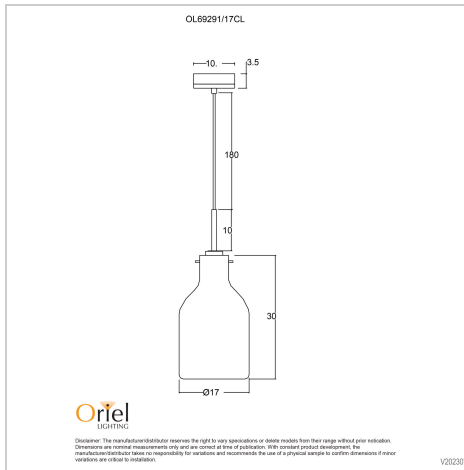

Glass/Diffuser Material	Clear
Primary Material	GLASS
IP Rating	IP20
Supplier Code	OL69291/17CL
UPI	9324879207133
Electrician To Install	This fitting should be installed by a licenced electrician
Warranty / Guarantee	12 Month Replacement Guarantee

Images

Unless stated, fittings do not include globes (bulbs). No representations are made as to the suitability of this product for your application. All fixed lights (other than DIY lights) should be installed by a licensed electrical contractor. Due to continuing product development, some specifications may change over time. Refer to our detailed Terms and Conditions, online at: www.oriel-lighting.com.au | Details and specifications are current at the time of printing, and with constant product development, subject to change.

(c) Oriel Lighting

quality lighting at affordable prices | specifications subject to change without notice - check the website for the latest information | www.oriel-lighting.com.au