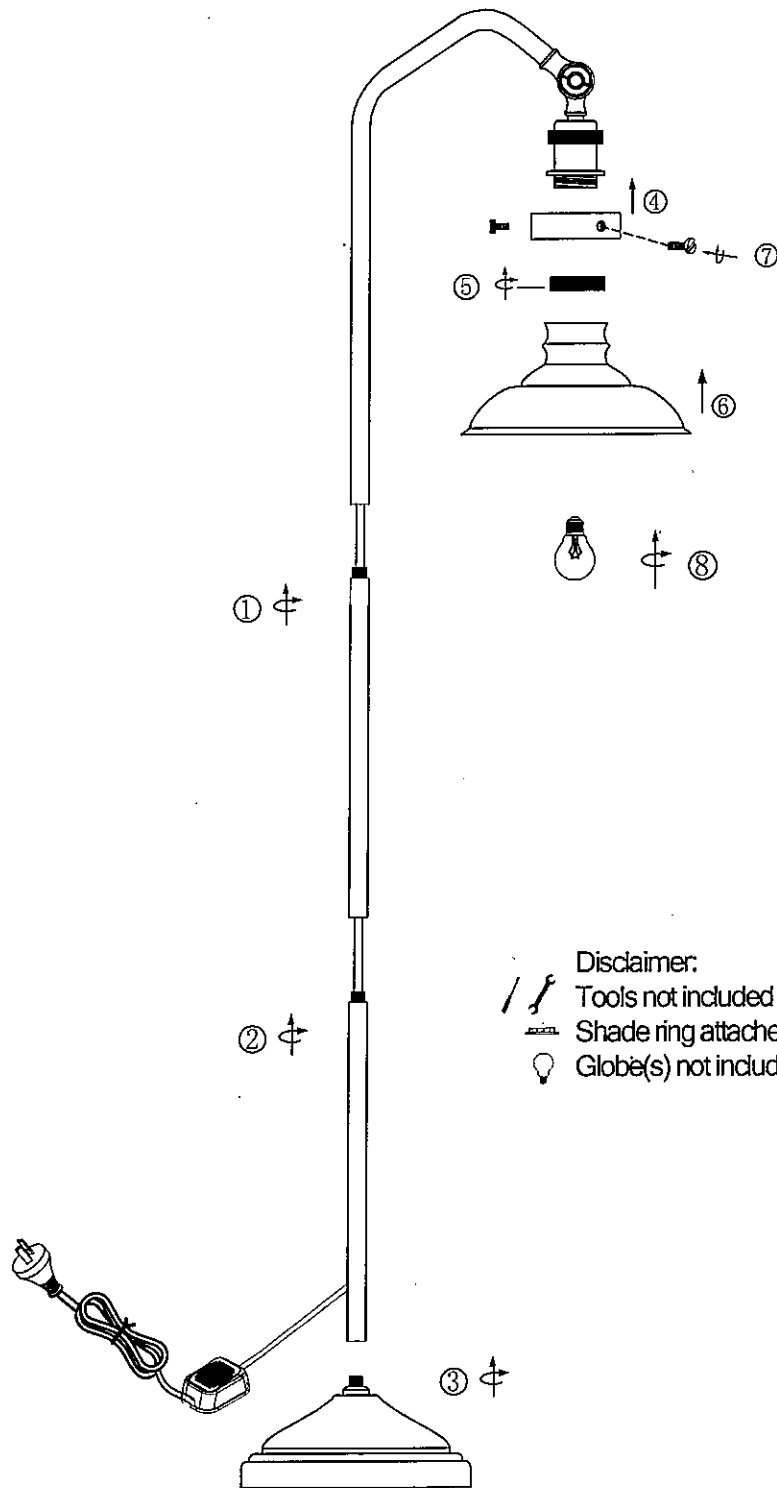

ITEM.:HERTEL FL-BK/AM

Disclaimer:
Tools not included
Shade ring attached on lamp holder
Globe(s) not included

Telbix.

240V~50HZ E27 MAX.60W

NOTE:GLOBE NOT INCLUDED