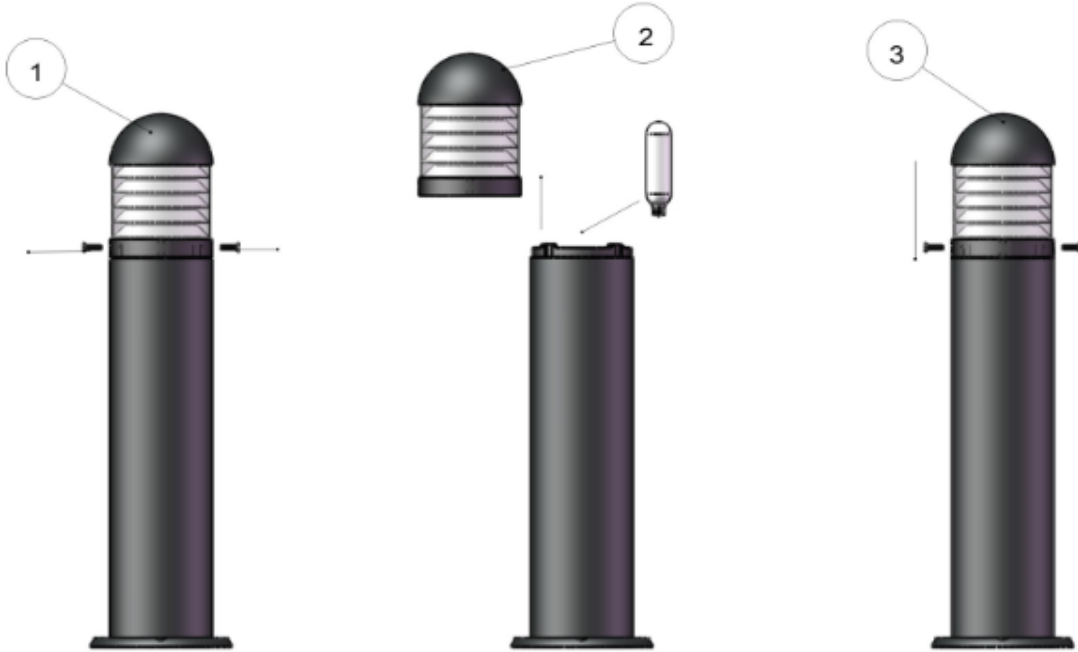

ITEM NO.:HARBOR EX.PTL

4

- Disclaimer:
- Tools not included
 - Shade ring attached on lamp holder
 - Globe(s) not included

240V ~ 50Hz E27 Max.40w x1

NOTE: GLOBE NOT INCLUDED

IMPORTANT
Must be installed by a qualified electrical contractor.
Install in accordance with AS/NZ3000