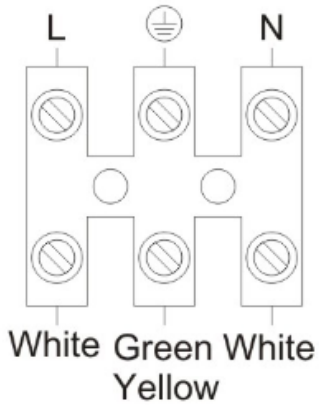

ITEM NO.:HARBOR EX.PTL

4

- Disclaimer:
- Tools not included
 - Shade ring attached on lamp holder
 - Globe(s) not included

240V ~ 50Hz E27 Max.40w x1

NOTE: GLOBE NOT INCLUDED

IMPORTANT
Must be installed by a qualified electrical contractor.
Install in accordance with AS/NZ3000