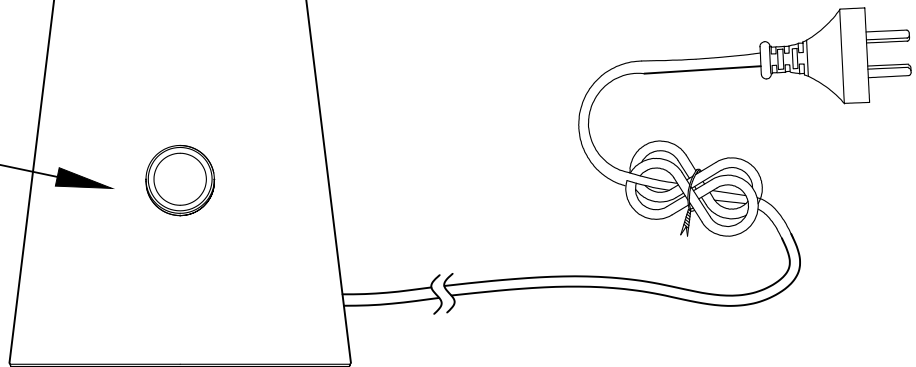

ITEM NO.: HALVIK TL

- Disclaimer:
-  Tools not included
  -  Shade ring attached on lamp holder
  -  Globe(s) not included

Triac dimmable

IP20

240V ~ 50Hz E27 Max.25Wx1

**Telbix.**

NOTE: GLOBE NOT INCLUDED