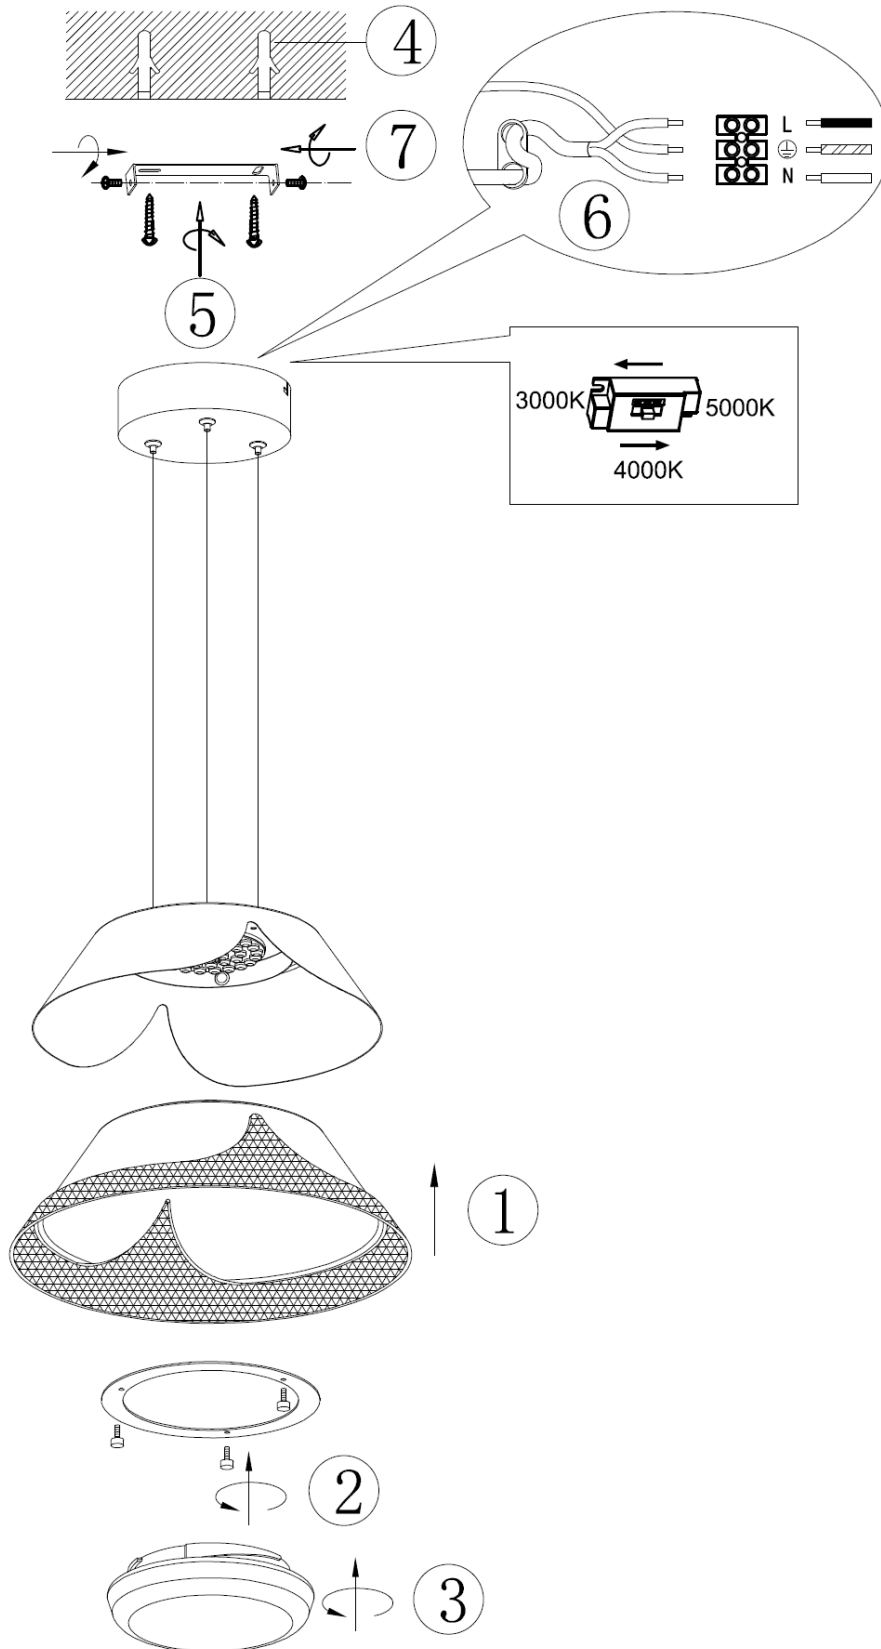

ITEM NO.: HALIFAX PE35

IP20

Telbix.

240V ~ 50Hz LED 20W

3000K-4000K-5000K 3CCT

TRAILING EDGE DIMMER

IMPORTANT

Must be installed by a qualified electrical contractor.