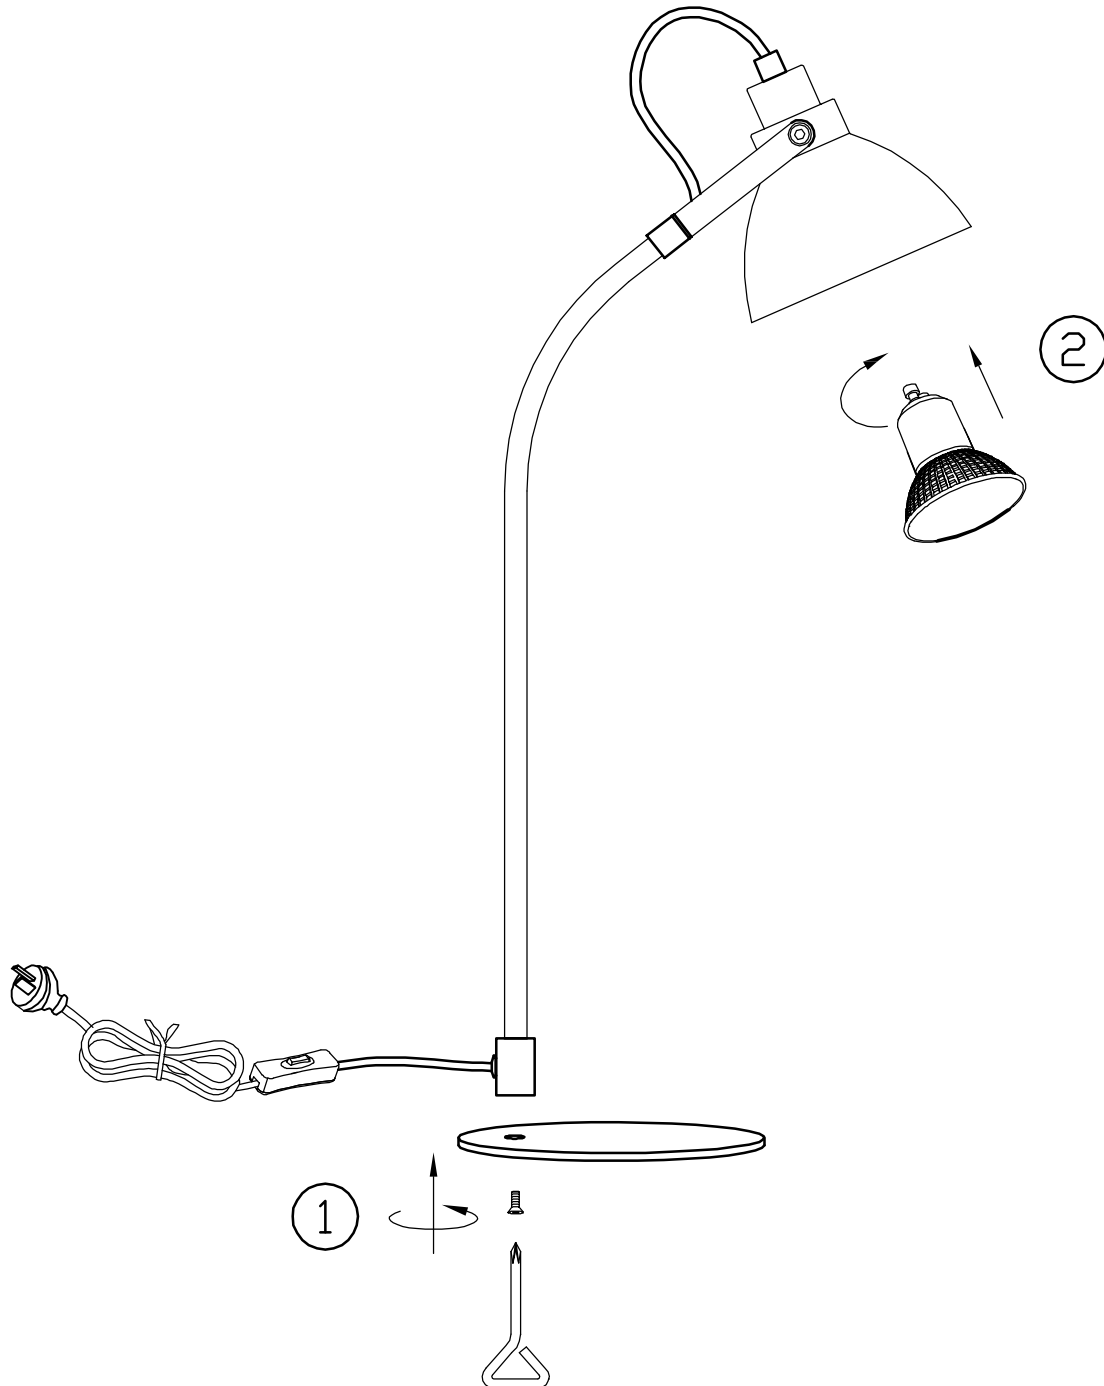

ITEM NO.: GWEN TL-

240V ~ 50Hz GU10Max.6Wx1

NOTE: GLOBE NOT INCLUDED

Telbix.

- Disclaimer:
-  Tools not included
 -  Shade ring attached on lamp holder
 -  Globe(s) not included