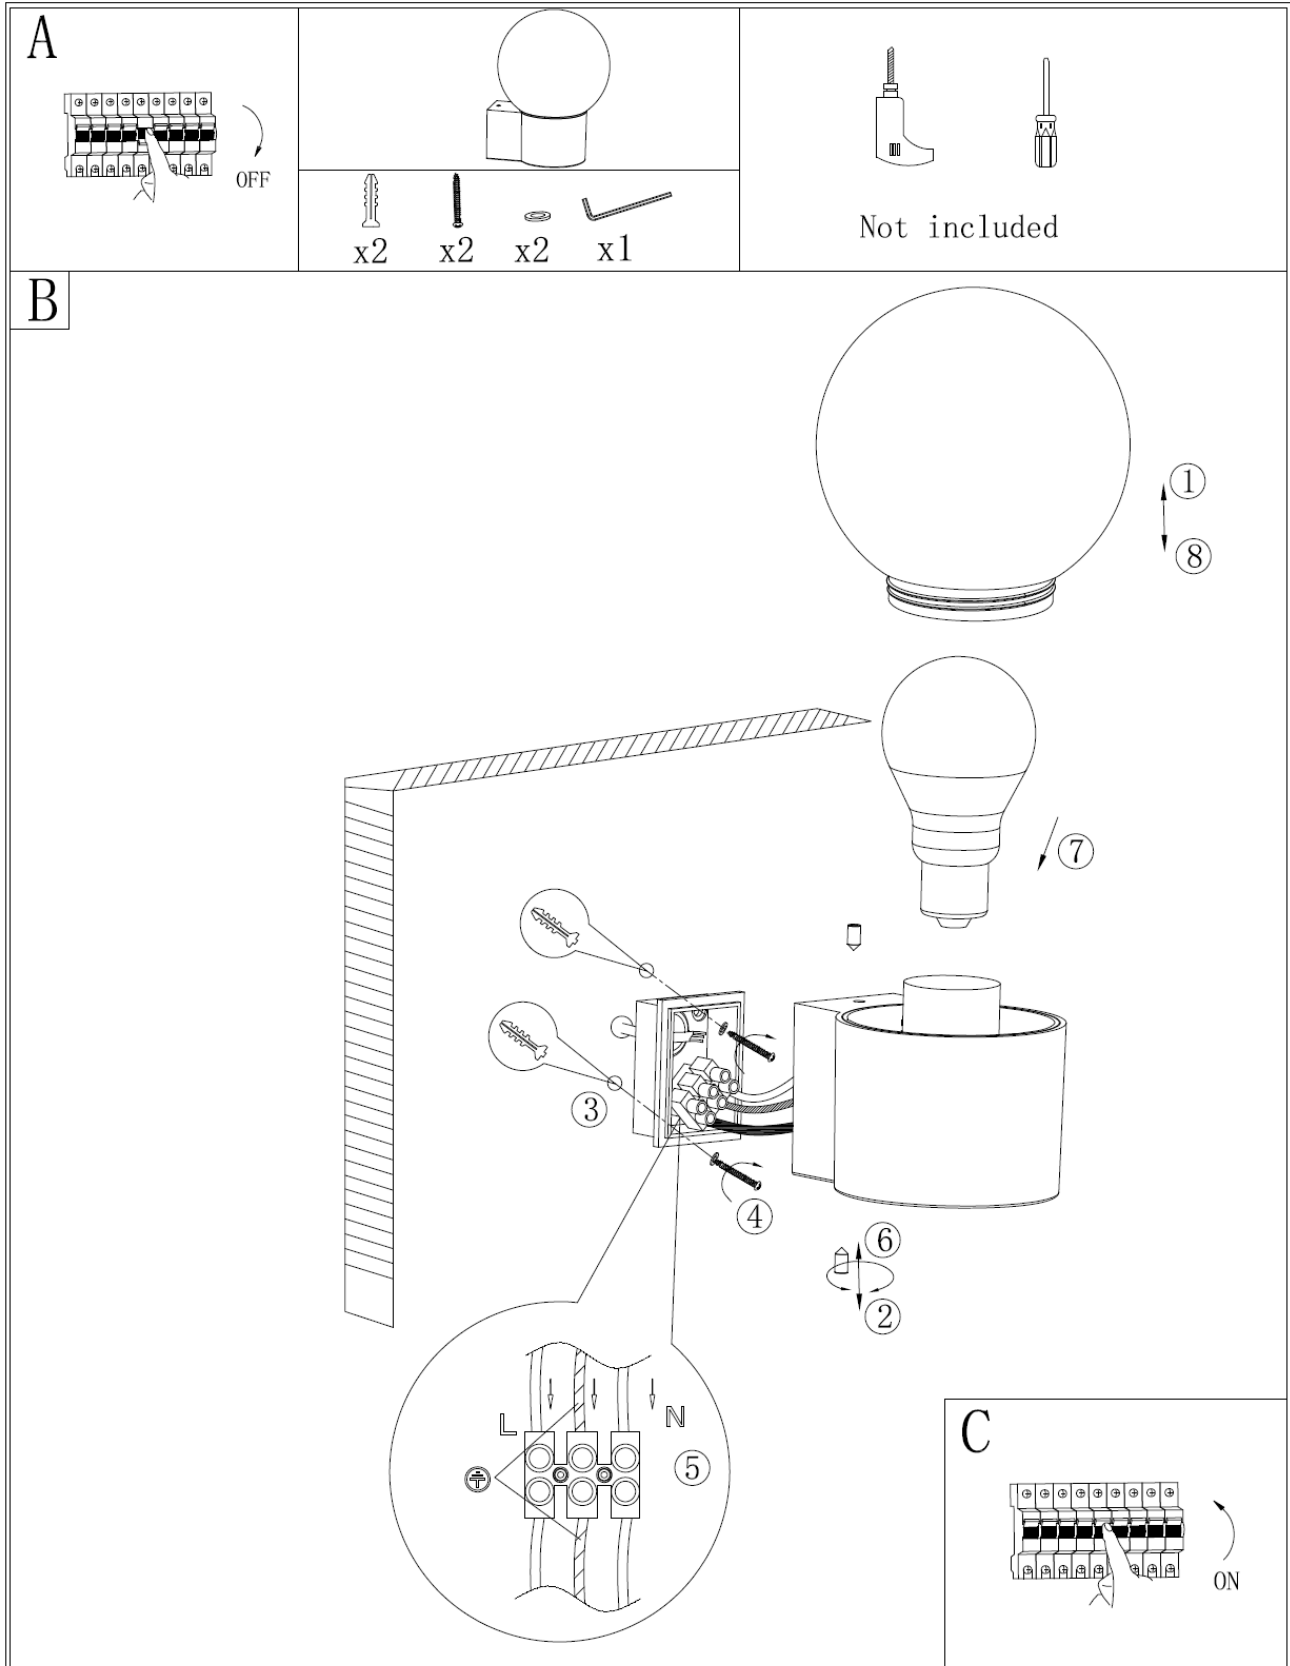

# ITEM NO.:GOREM EX

IP54

**Telbix.**

240V ~ 50Hz E27 Max.25W x1

NOTE: GLOBE NOT INCLUDED