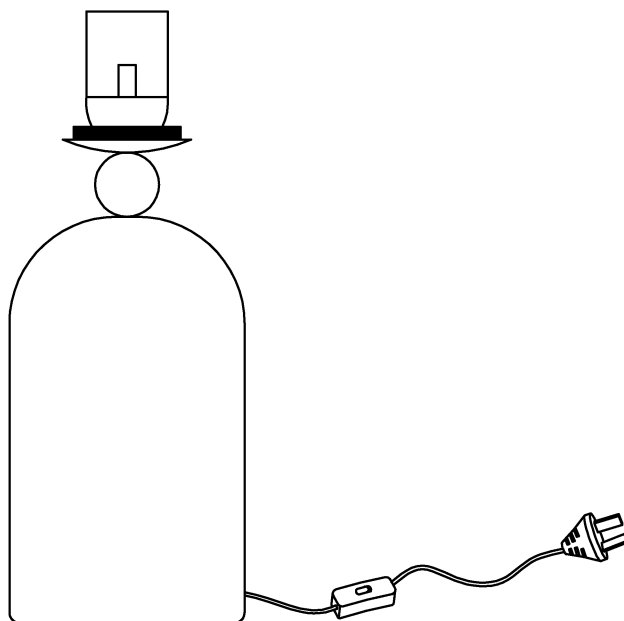

ITEMNO.:GINA TL

- Disclaimer:
-  Tools not included
 -  Shade ring attached on lamp holder
 -  Globe(s) not included

240V ~ 50Hz E27 Max.25W x1

NOTE: GLOBE NOT INCLUDED

Telbix.