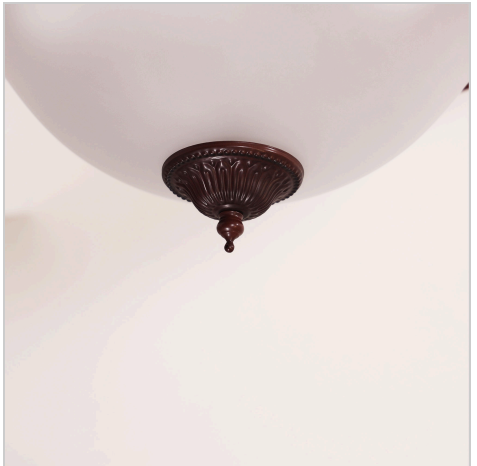

Warranty / Guarantee

12 Month Replacement Guarantee

Images

Unless stated, fittings do not include globes (bulbs). No representations are made as to the suitability of this product for your application. All fixed lights (other than DIY lights) should be installed by a licensed electrical contractor. Due to continuing product development, some specifications may change over time. Refer to our detailed Terms and Conditions, online at: www.oriel-lighting.com.au | Details and specifications are current at the time of printing, and with constant product development, subject to change.

(c) Oriel Lighting

quality lighting at affordable prices | specifications subject to change without notice - check the website for the latest information | www.oriel-lighting.com.au