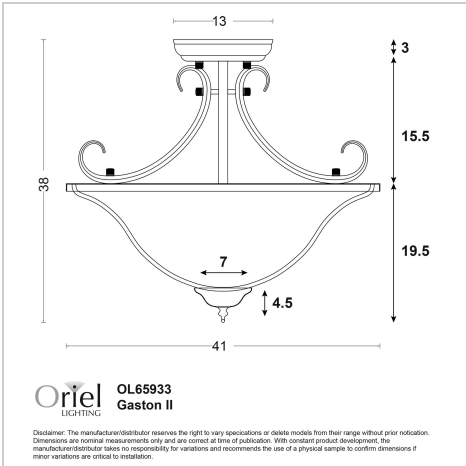

Warranty / Guarantee

12 Month Replacement Guarantee

Images

Unless stated, fittings do not include globes (bulbs). No representations are made as to the suitability of this product for your application. All fixed lights (other than DIY lights) should be installed by a licensed electrical contractor. Due to continuing product development, some specifications may change over time. Refer to our detailed Terms and Conditions, online at: www.oriel-lighting.com.au | Details and specifications are current at the time of printing, and with constant product development, subject to change.

(c) Oriel Lighting

quality lighting at affordable prices | specifications subject to change without notice - check the website for the latest information | www.oriel-lighting.com.au