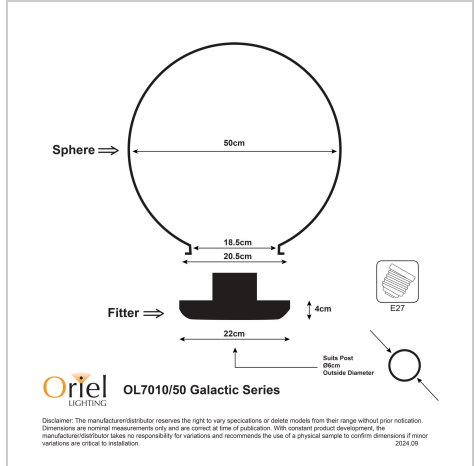

IP Rating	IP44
Supplier Code	OL7010/50OP
UPI	9324879207393
Electrician To Install	This fitting should be installed by a licenced electrician
Warranty / Guarantee	12 Month Replacement Guarantee

Images

Unless stated, fittings do not include globes (bulbs). No representations are made as to the suitability of this product for your application. All fixed lights (other than DIY lights) should be installed by a licensed electrical contractor. Due to continuing product development, some specifications may change over time. Refer to our detailed Terms and Conditions, online at: www.oriel-lighting.com.au | Details and specifications are current at the time of printing, and with constant product development, subject to change.

(c) Oriel Lighting

quality lighting at affordable prices | specifications subject to change without notice - check the website for the latest information | www.oriel-lighting.com.au