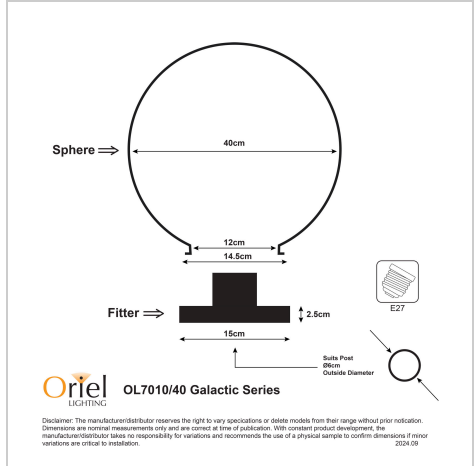

IP Rating	IP44
Supplier Code	OL7010/40OP
UPI	9324879207386
Electrician To Install	This fitting should be installed by a licenced electrician
Warranty / Guarantee	12 Month Replacement Guarantee

Images

Unless stated, fittings do not include globes (bulbs). No representations are made as to the suitability of this product for your application. All fixed lights (other than DIY lights) should be installed by a licensed electrical contractor. Due to continuing product development, some specifications may change over time. Refer to our detailed Terms and Conditions, online at: www.oriel-lighting.com.au | Details and specifications are current at the time of printing, and with constant product development, subject to change.

(c) Oriel Lighting

quality lighting at affordable prices | specifications subject to change without notice - check the website for the latest information | www.oriel-lighting.com.au