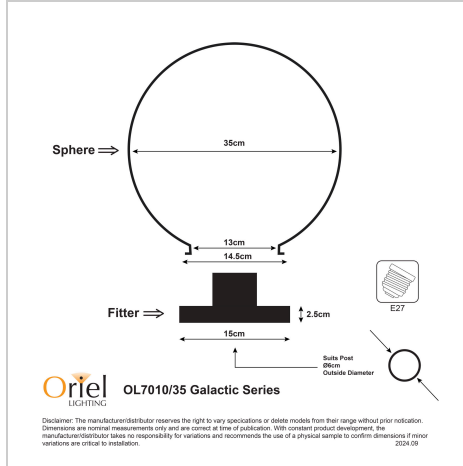

IP Rating	IP44
Supplier Code	OL7010/35OP
UPI	9324879207379
Electrician To Install	This fitting should be installed by a licenced electrician
Warranty / Guarantee	12 Month Replacement Guarantee

Images

Unless stated, fittings do not include globes (bulbs). No representations are made as to the suitability of this product for your application. All fixed lights (other than DIY lights) should be installed by a licensed electrical contractor. Due to continuing product development, some specifications may change over time. Refer to our detailed Terms and Conditions, online at: www.oriel-lighting.com.au | Details and specifications are current at the time of printing, and with constant product development, subject to change.

(c) Oriel Lighting

quality lighting at affordable prices | specifications subject to change without notice - check the website for the latest information | www.oriel-lighting.com.au