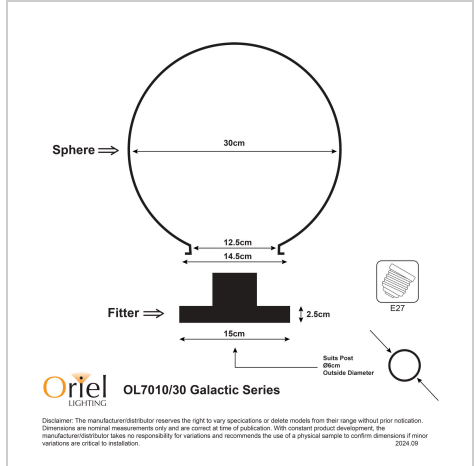

IP Rating	IP44
Supplier Code	OL7010/30OP
UPI	9324879207362
Electrician To Install	This fitting should be installed by a licenced electrician
Warranty / Guarantee	12 Month Replacement Guarantee

Images

Unless stated, fittings do not include globes (bulbs). No representations are made as to the suitability of this product for your application. All fixed lights (other than DIY lights) should be installed by a licensed electrical contractor. Due to continuing product development, some specifications may change over time. Refer to our detailed Terms and Conditions, online at: www.oriel-lighting.com.au | Details and specifications are current at the time of printing, and with constant product development, subject to change.

(c) Oriel Lighting

quality lighting at affordable prices | specifications subject to change without notice - check the website for the latest information | www.oriel-lighting.com.au