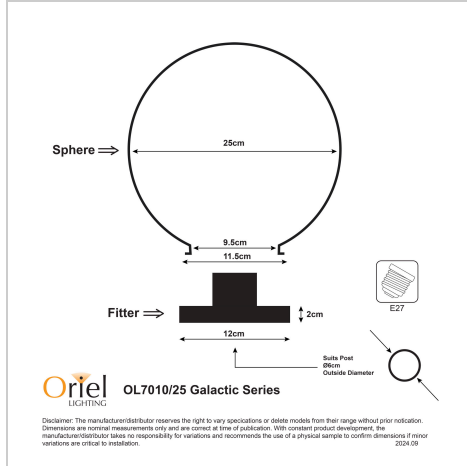

IP Rating	IP44
Supplier Code	OL7010/25OP
UPI	9324879207355
Electrician To Install	This fitting should be installed by a licenced electrician
Warranty / Guarantee	12 Month Replacement Guarantee

Images

Unless stated, fittings do not include globes (bulbs). No representations are made as to the suitability of this product for your application. All fixed lights (other than DIY lights) should be installed by a licensed electrical contractor. Due to continuing product development, some specifications may change over time. Refer to our detailed Terms and Conditions, online at: www.oriel-lighting.com.au | Details and specifications are current at the time of printing, and with constant product development, subject to change.

(c) Oriel Lighting

quality lighting at affordable prices | specifications subject to change without notice - check the website for the latest information | www.oriel-lighting.com.au