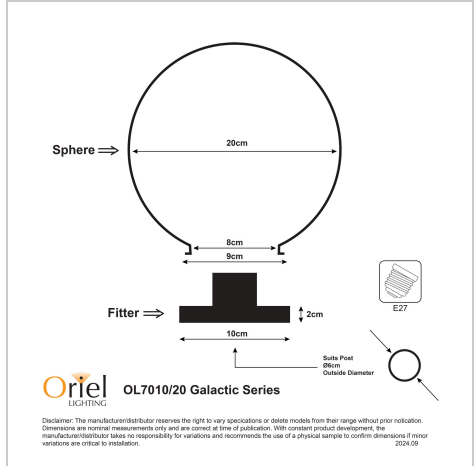

product specification

www.oriel-lighting.com.au

GALACTIC 20

SKU:OL7010/20OP

Galactic opal acrylic outdoor post top is available in six sizes from 20-50cm in diameter. Supplied complete with a black ABS plastic base which fits onto a 60mm (outside diameter) post. Posts and pillar-mount or wall-mount accessories are available separately. Galactic has an E27 ceramic lampholder.

Additional information

Shipping Weight	0.6 kg
Shipping Carton Dimensions	23.0 × 21.0 × 21.0 cm
Brand	Oriel Lighting
Colour	Opal
Globe Qty	1
Globe Type	E27
Max. Wattage	40W
Globe Included	NO
Recommended Globe	A-LED-7107240
Voltage	240V
Overall Height	20
Overall Width	20
Overall Depth	20
Fitting Backplate	10
Fitting Diameter	20
Fitting Other Dimension	Fits Post 6cm
Primary Material	ACRYLIC

IP Rating	IP44
Supplier Code	OL7010/20OP
UPI	9324879207348
Electrician To Install	This fitting should be installed by a licenced electrician
Warranty / Guarantee	12 Month Replacement Guarantee

Images

Unless stated, fittings do not include globes (bulbs). No representations are made as to the suitability of this product for your application. All fixed lights (other than DIY lights) should be installed by a licensed electrical contractor. Due to continuing product development, some specifications may change over time. Refer to our detailed Terms and Conditions, online at: www.oriel-lighting.com.au | Details and specifications are current at the time of printing, and with constant product development, subject to change.