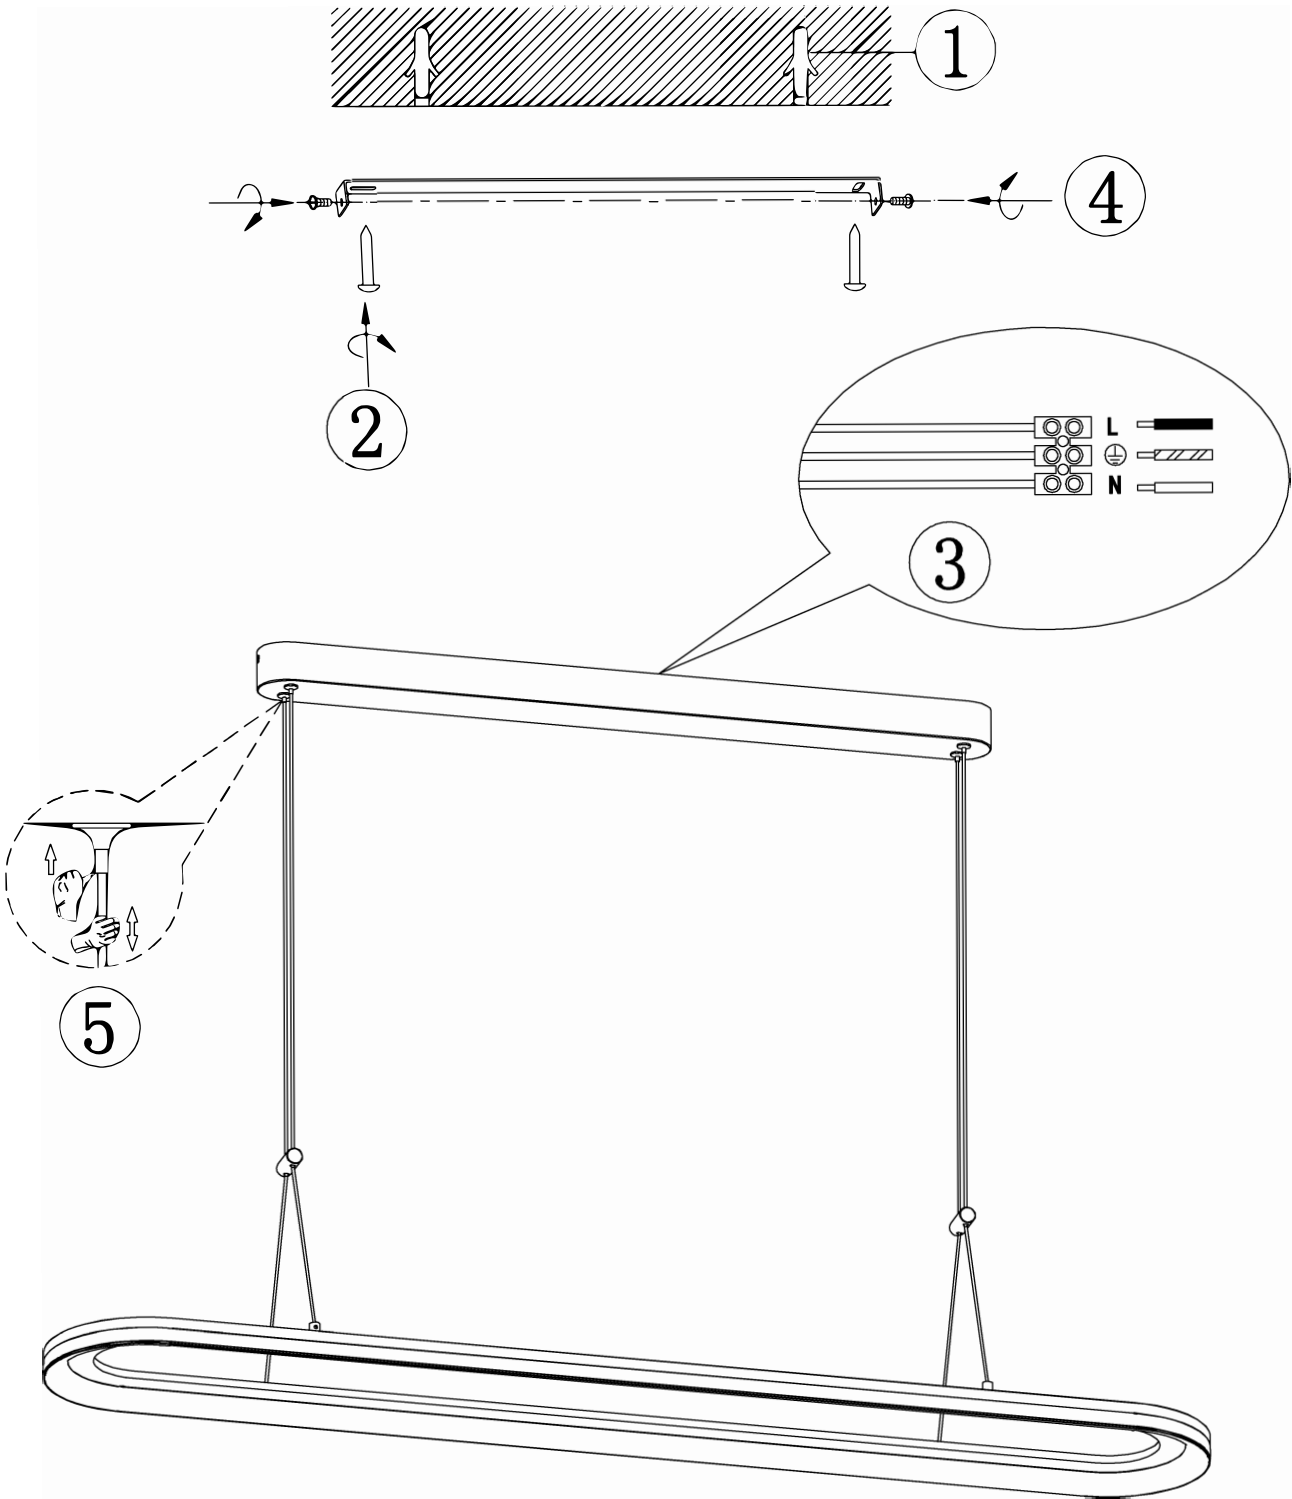

ITEM NO.: FULCRUM PER-GY

telbix.

240V ~ 50Hz LED 76W 3000K

TRAILING EDGE DIMMER

IMPORTANT
Must be installed by
a qualified electrical
contractor.
Install in accordance
with AS/NSZ3000