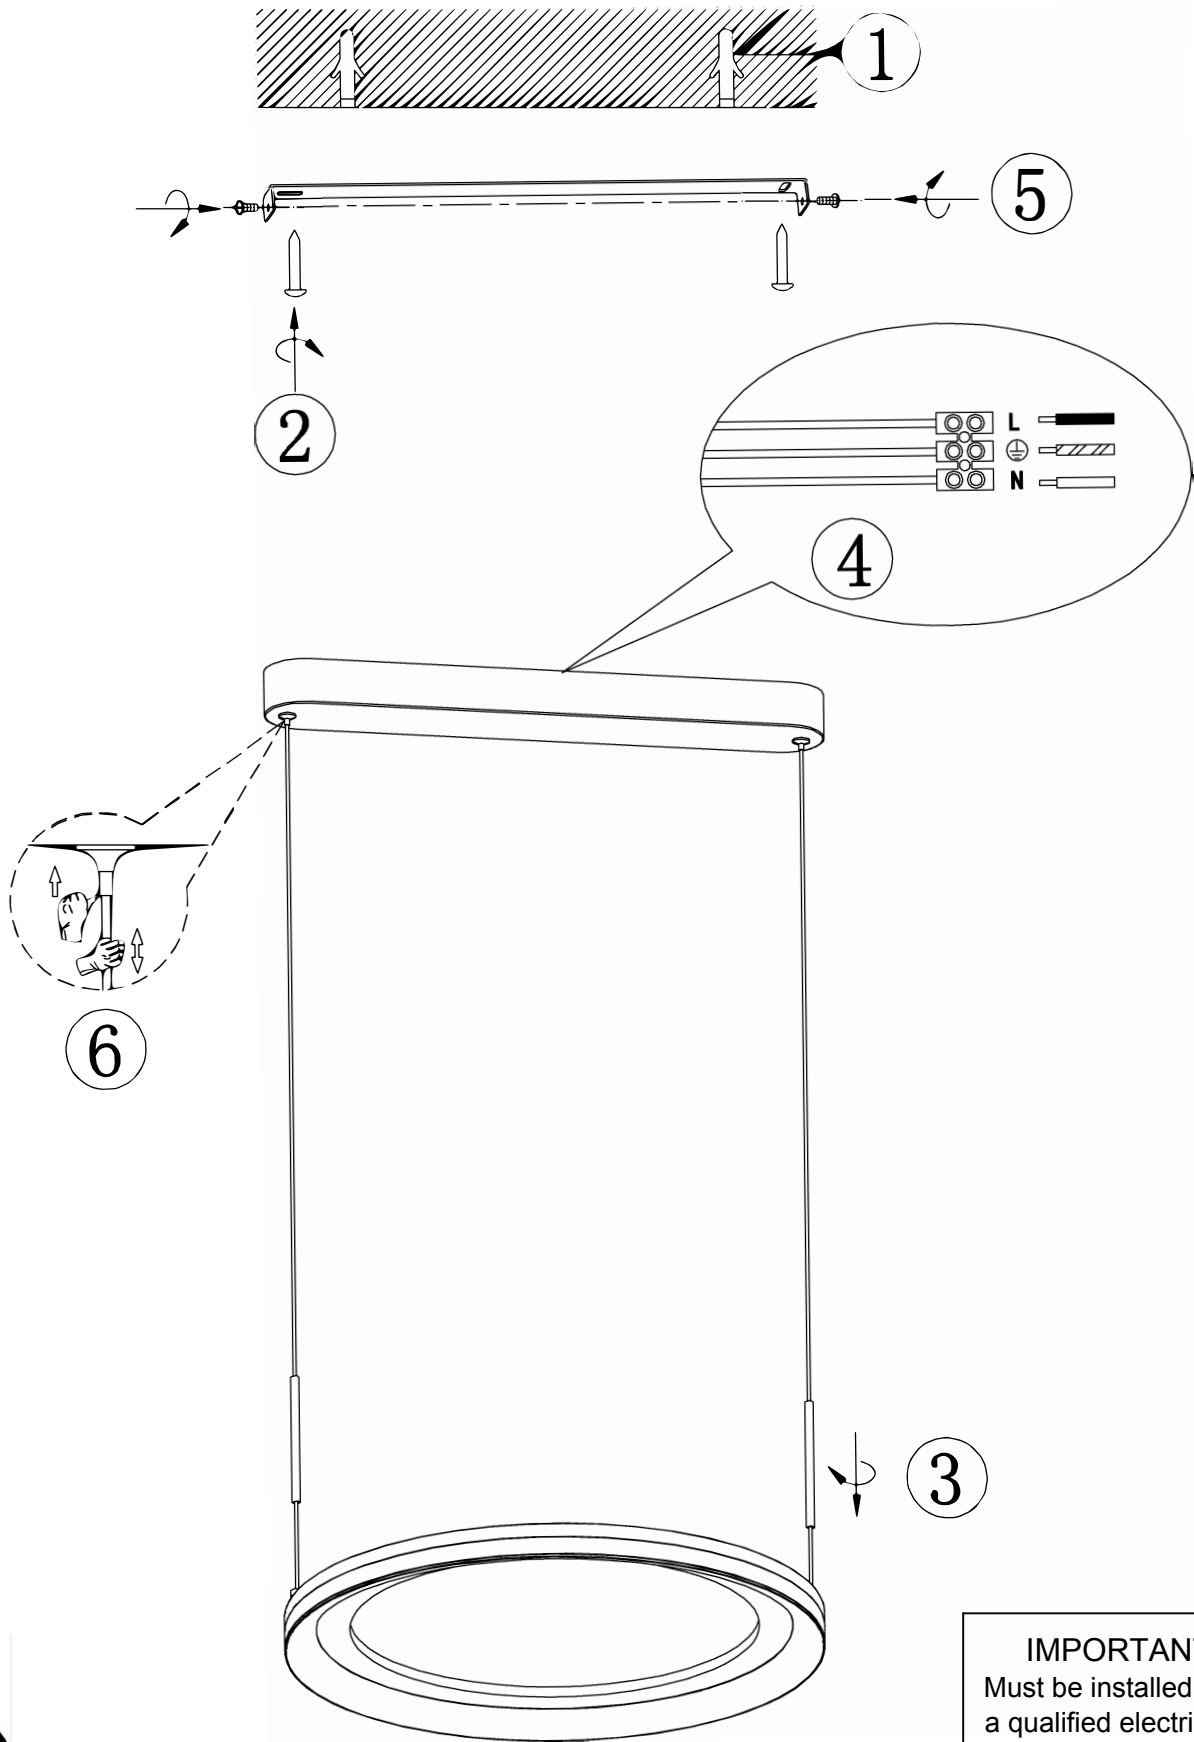

ITEM NO.: FULCRUM PE40-GY

Telbix.

240V ~ 50Hz LED 40W 3000K

TRAILING EDGE DIMMER

IMPORTANT
Must be installed by
a qualified electrical
contractor.
Install in accordance
with AS/NSZ3000