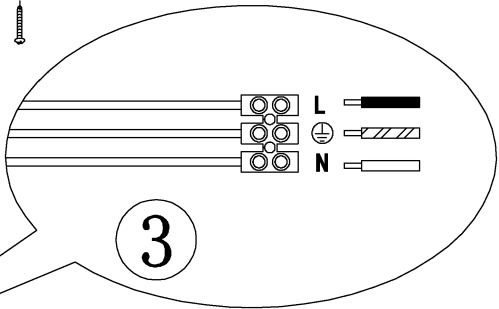

ITEMNO.:FULCRUM OY40-GY

Telbix.

240V ~ 50Hz LED 40W 3000K
TRAILING EDGE DIMMER

IMPORTANT
Must be installed by
a qualified electrical
contractor.
Install in accordance
with AS/NSZ3000