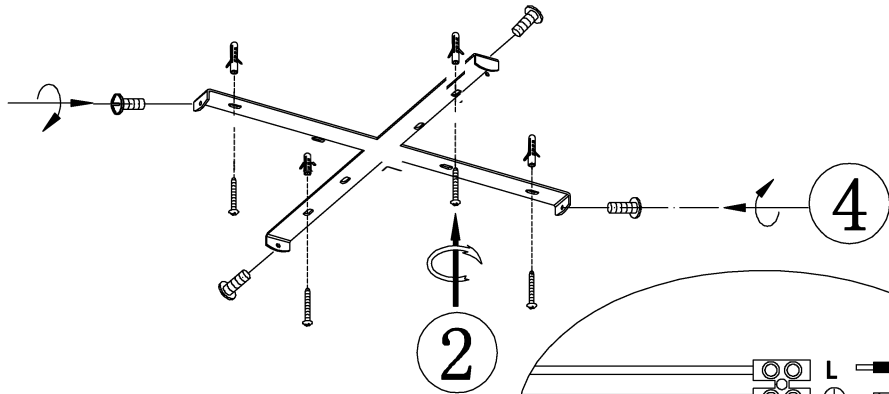

ITEMNO.:FULCRUM OY40-GY

Telbix.

240V ~ 50Hz LED 40W 3000K
TRAILING EDGE DIMMER

IMPORTANT
Must be installed by
a qualified electrical
contractor.
Install in accordance
with AS/NSZ3000