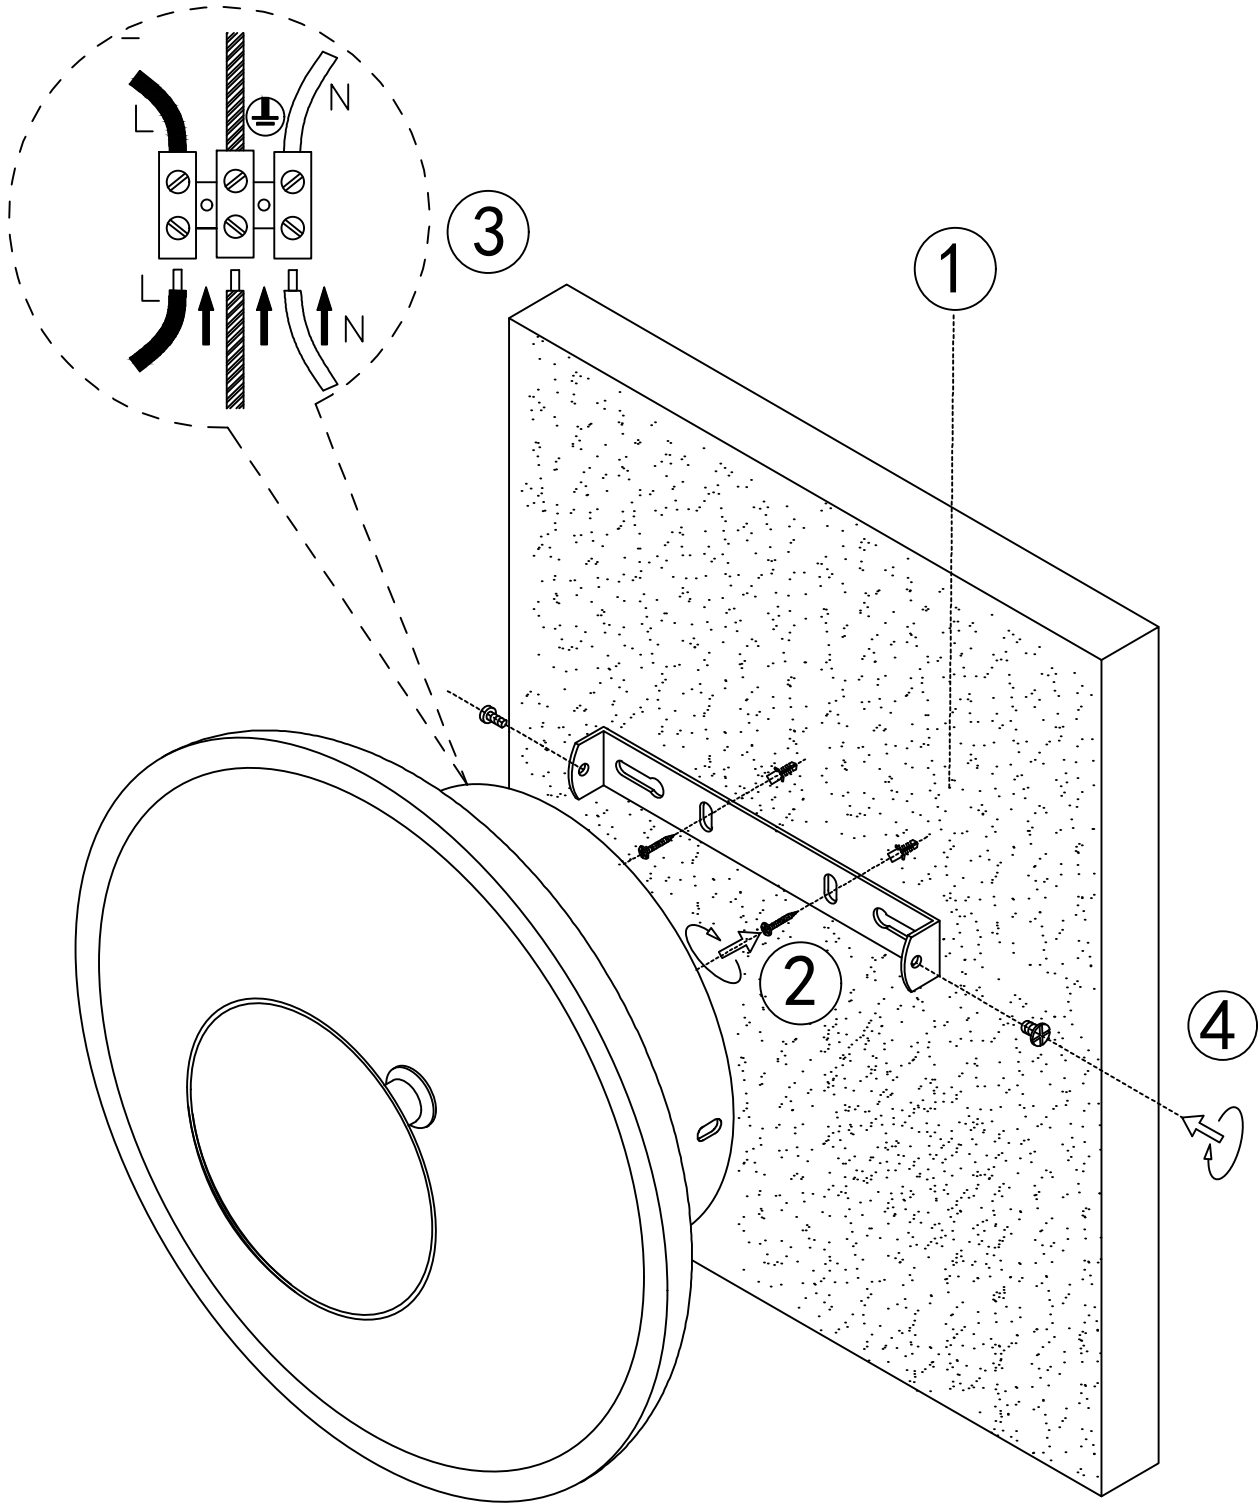

ITEM NO.:FIRAN WB

IP20

Telbix.

240V ~ 50Hz LED 6W 3000K
NON-DIM

IMPORTANT
Must be installed by
a qualified electrical
contractor.
install in accordance
with AS/NZS 3000