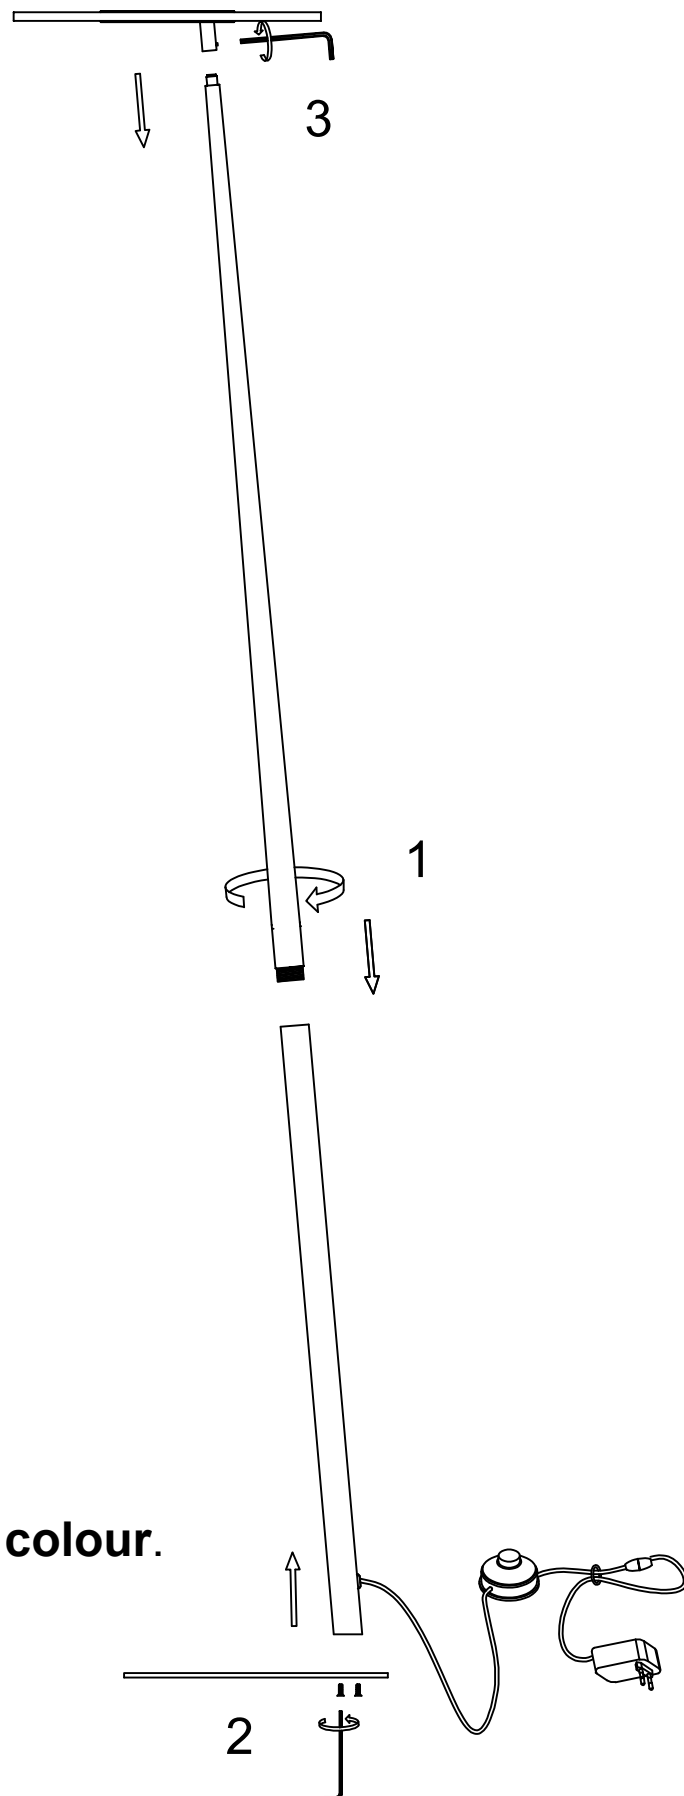

ITEM NO.:FARO FL

Instruction for foot switch:

1x press to **ON/OFF**

Long hold to **dim.**

2x Quick press to **change colour.**

Telbix. 240V~50Hz Led 12W 3000K-4000K-5000K