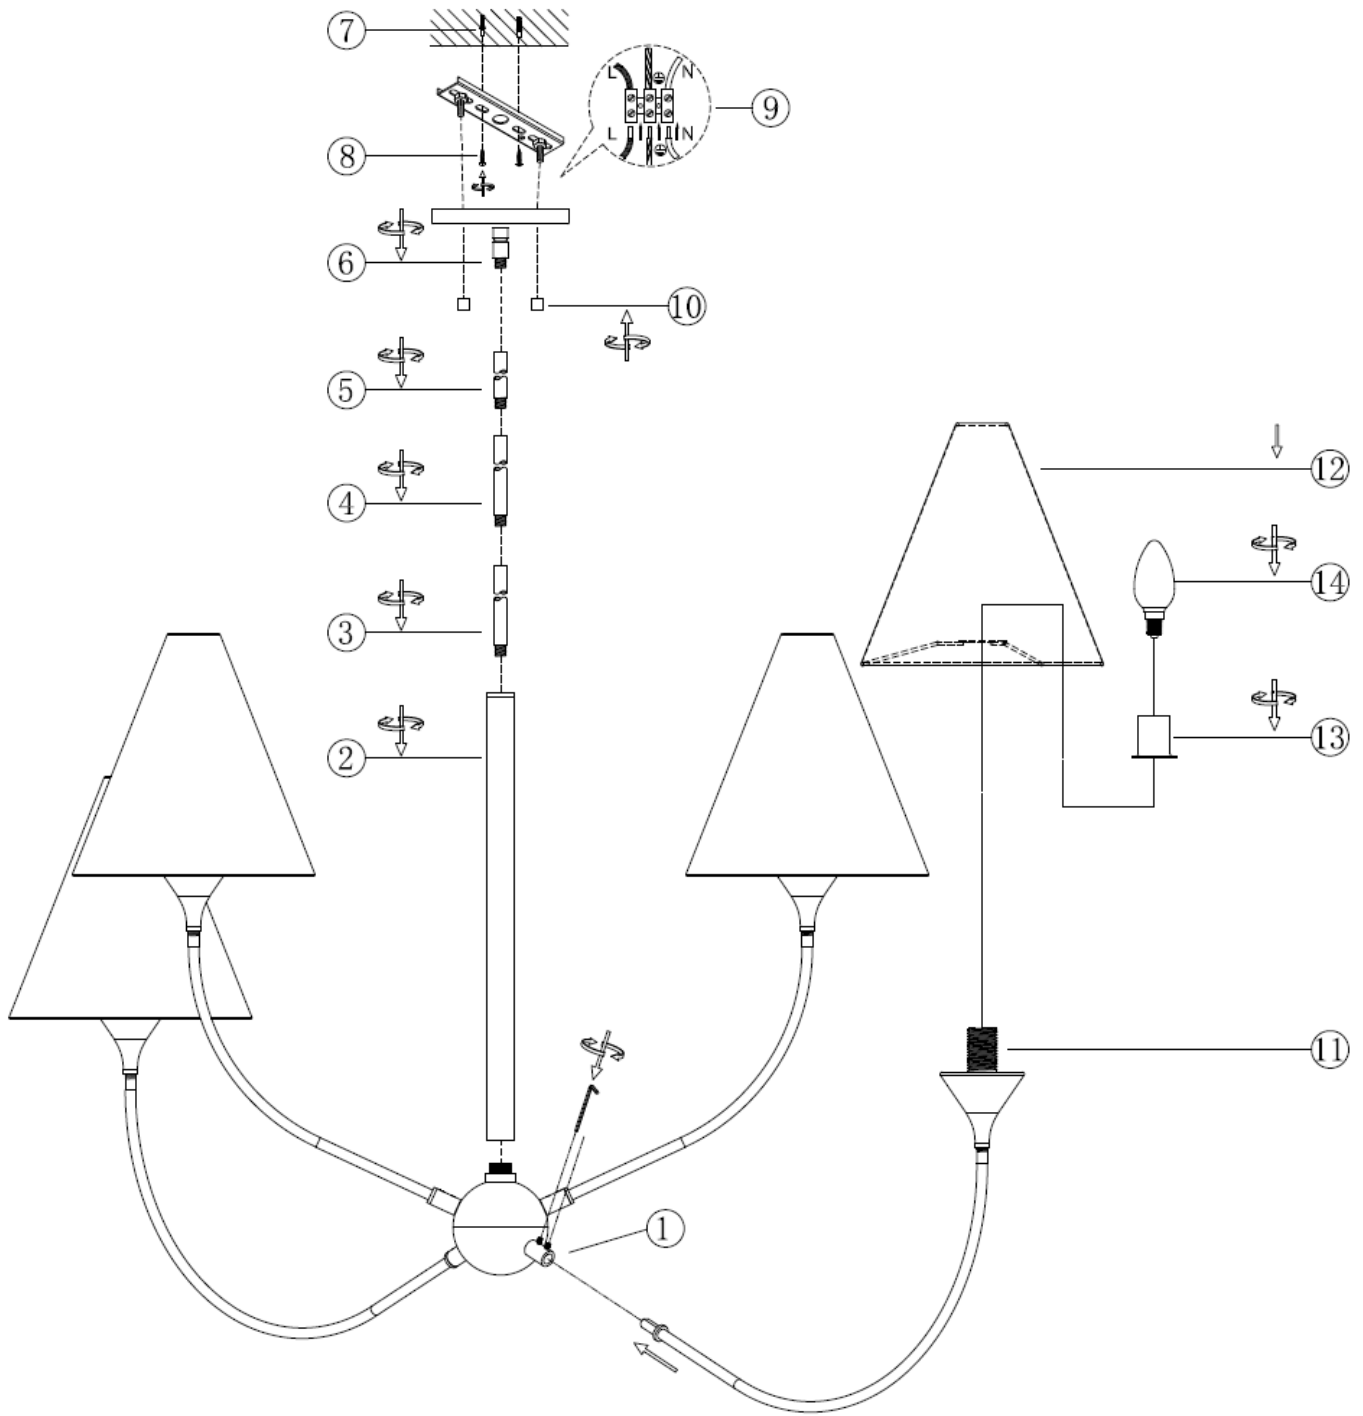

ITEM NO.: FARNIX PE04

- Disclaimer:
-  Tools not included
 -  Shade ring attached on lamp holder
 -  Globe(s) not included

IP20

240V - 50Hz E14 Max.25Wx4

telbix.

NOTE: GLOBE NOT INCLUDED

IMPORTANT

Must be installed by a qualified electrical contractor.
Install in accordance with AS/NSZ3000.