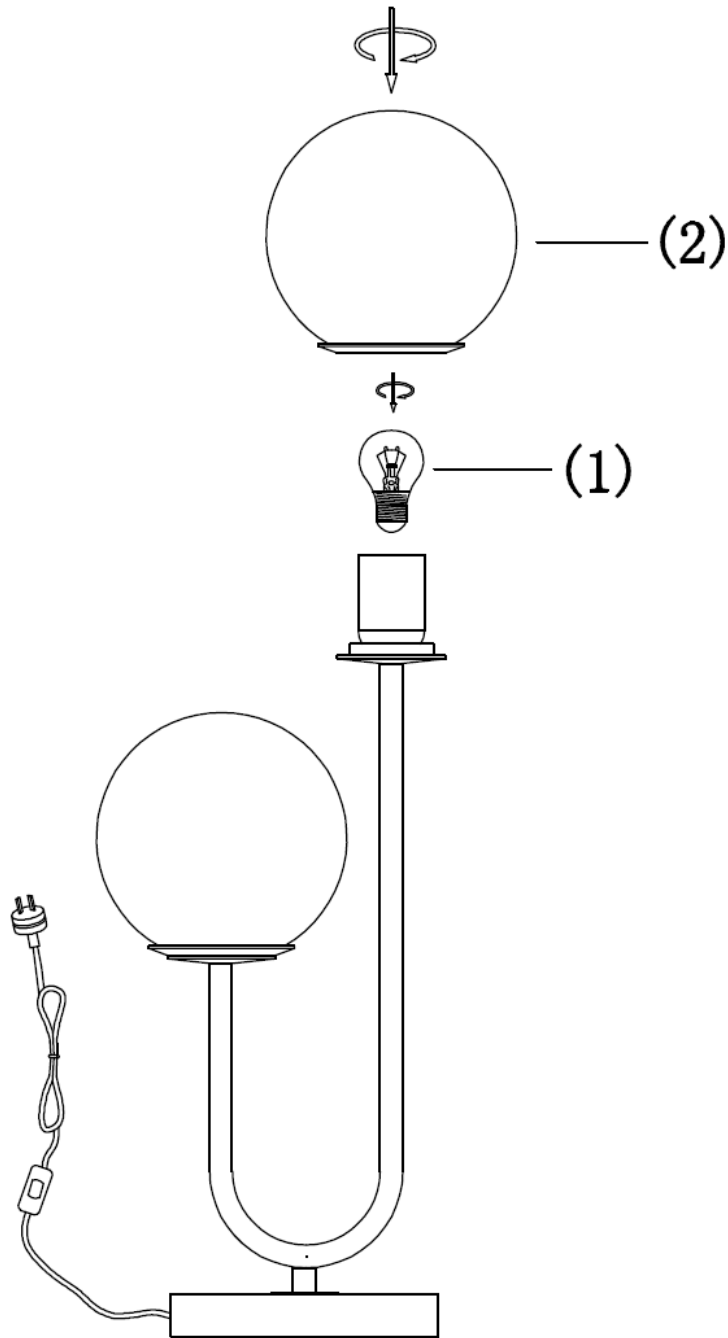

ITEMNO.: ETERNATL2

- Disclaimer:
-  Tools not included
 -  Shade ring attached on lamp holder
 -  Globe(s) not included

240V ~ 50Hz E27 Max.25W x1

NOTE: GLOBE NOT INCLUDED

Telbix.