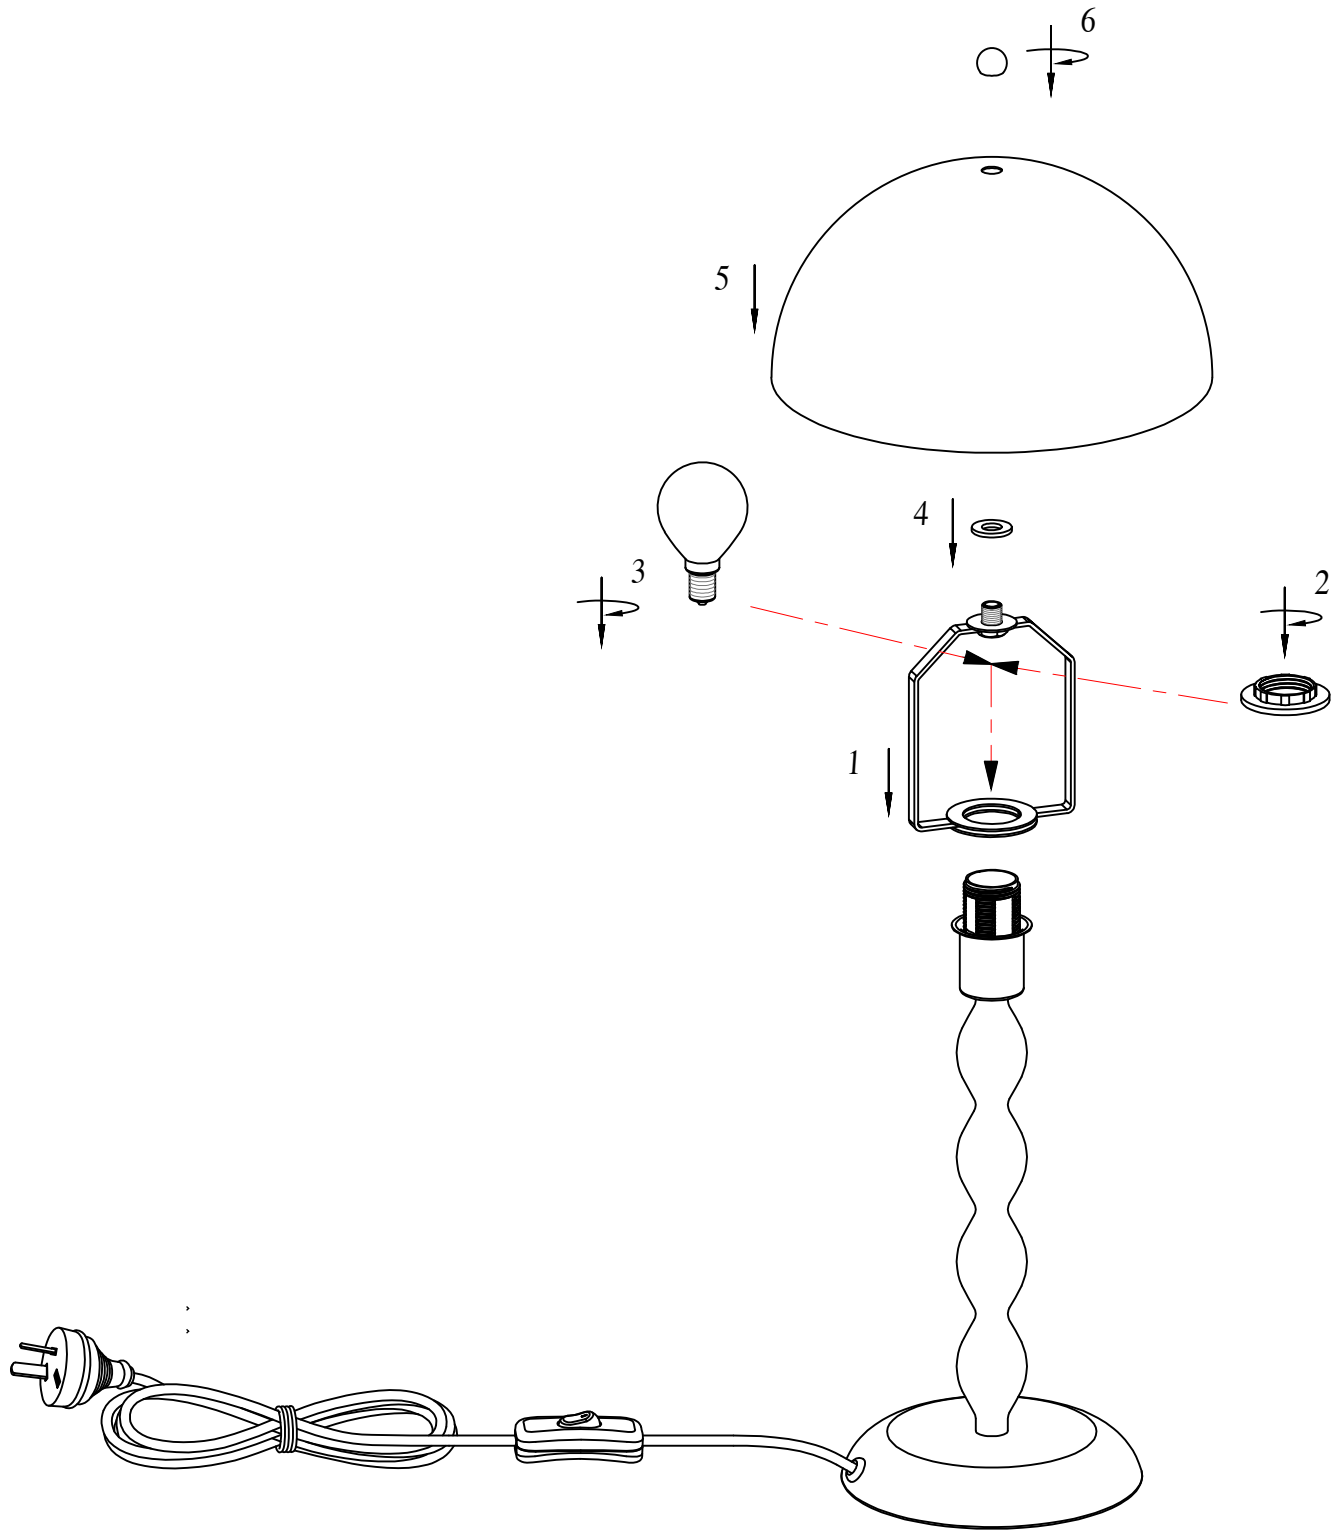

ITEM NO.: ESTIQ TL

Disclaimer:
/ / Tools not included
Shade ring attached on lamp holder
Globe(s) not included

240V - 50Hz E14 Max.25Wx1

Telbix.

NOTE: GLOBE NOT INCLUDED