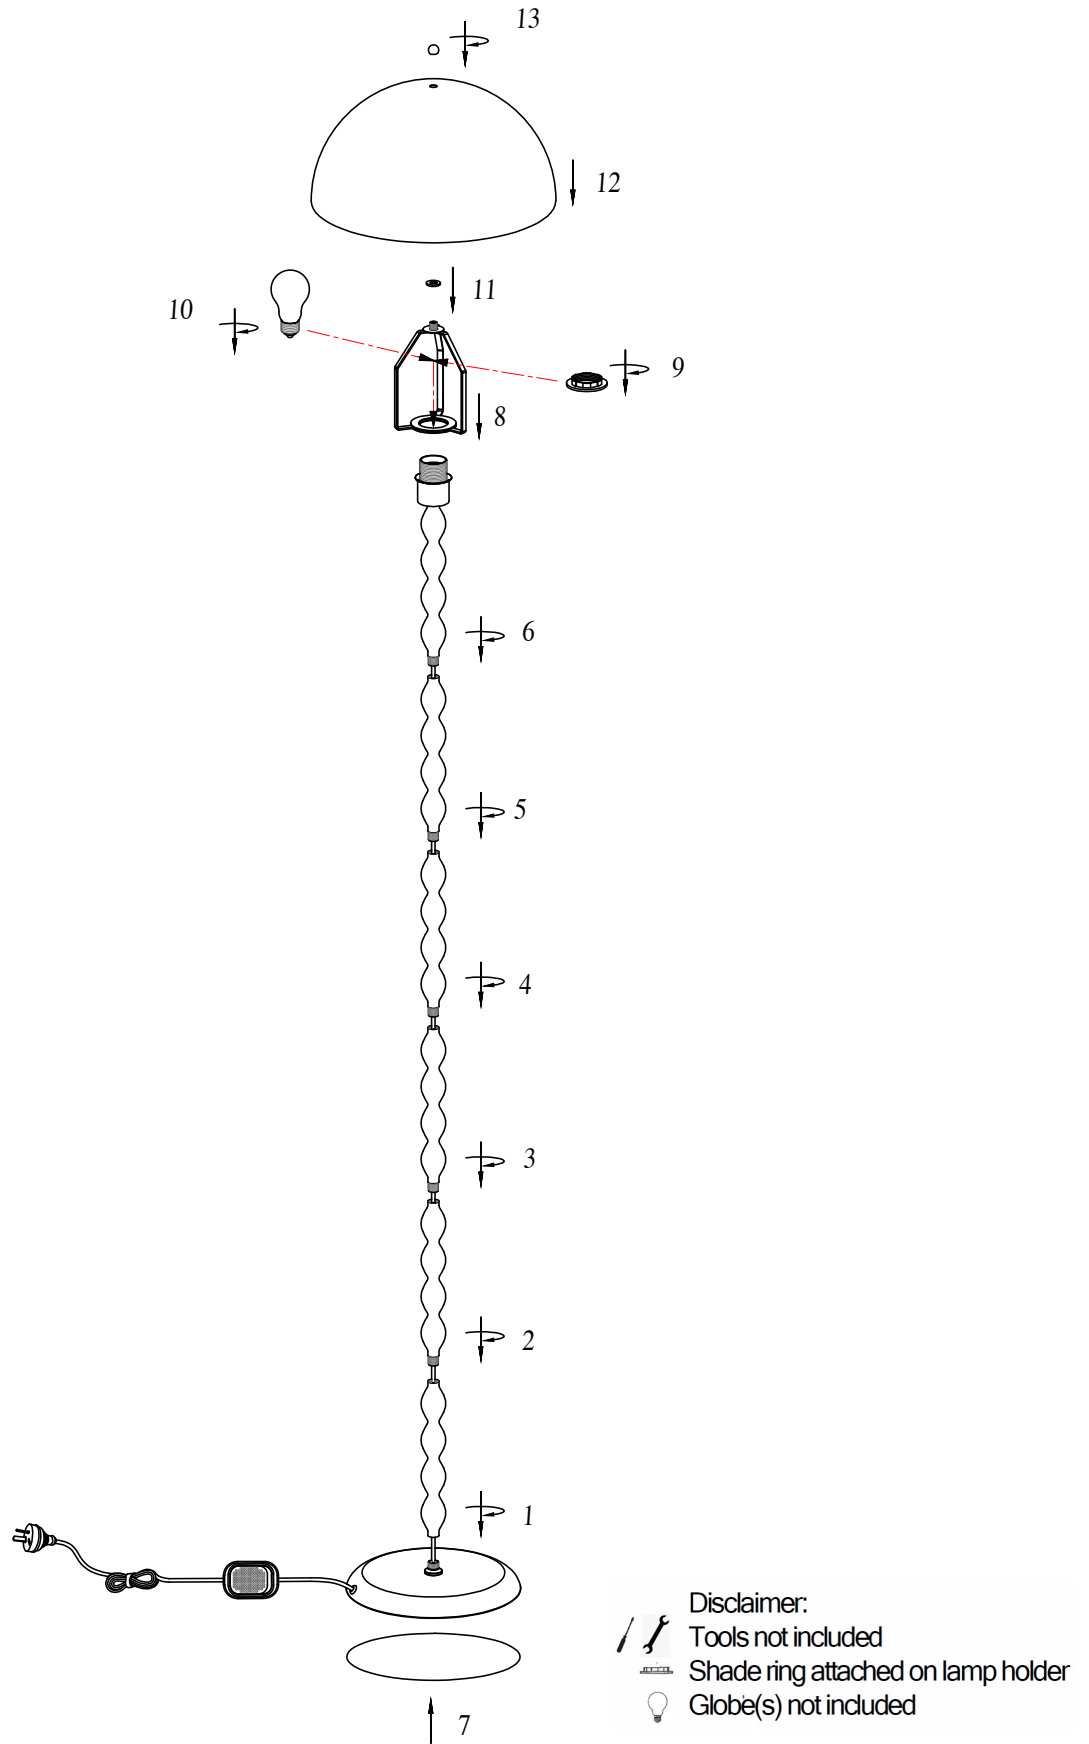

ITEM NO.: ESTIQ FL

IP20

240V - 50Hz E27 Max.25Wx1

Telbix.

NOTE: GLOBE NOT INCLUDED