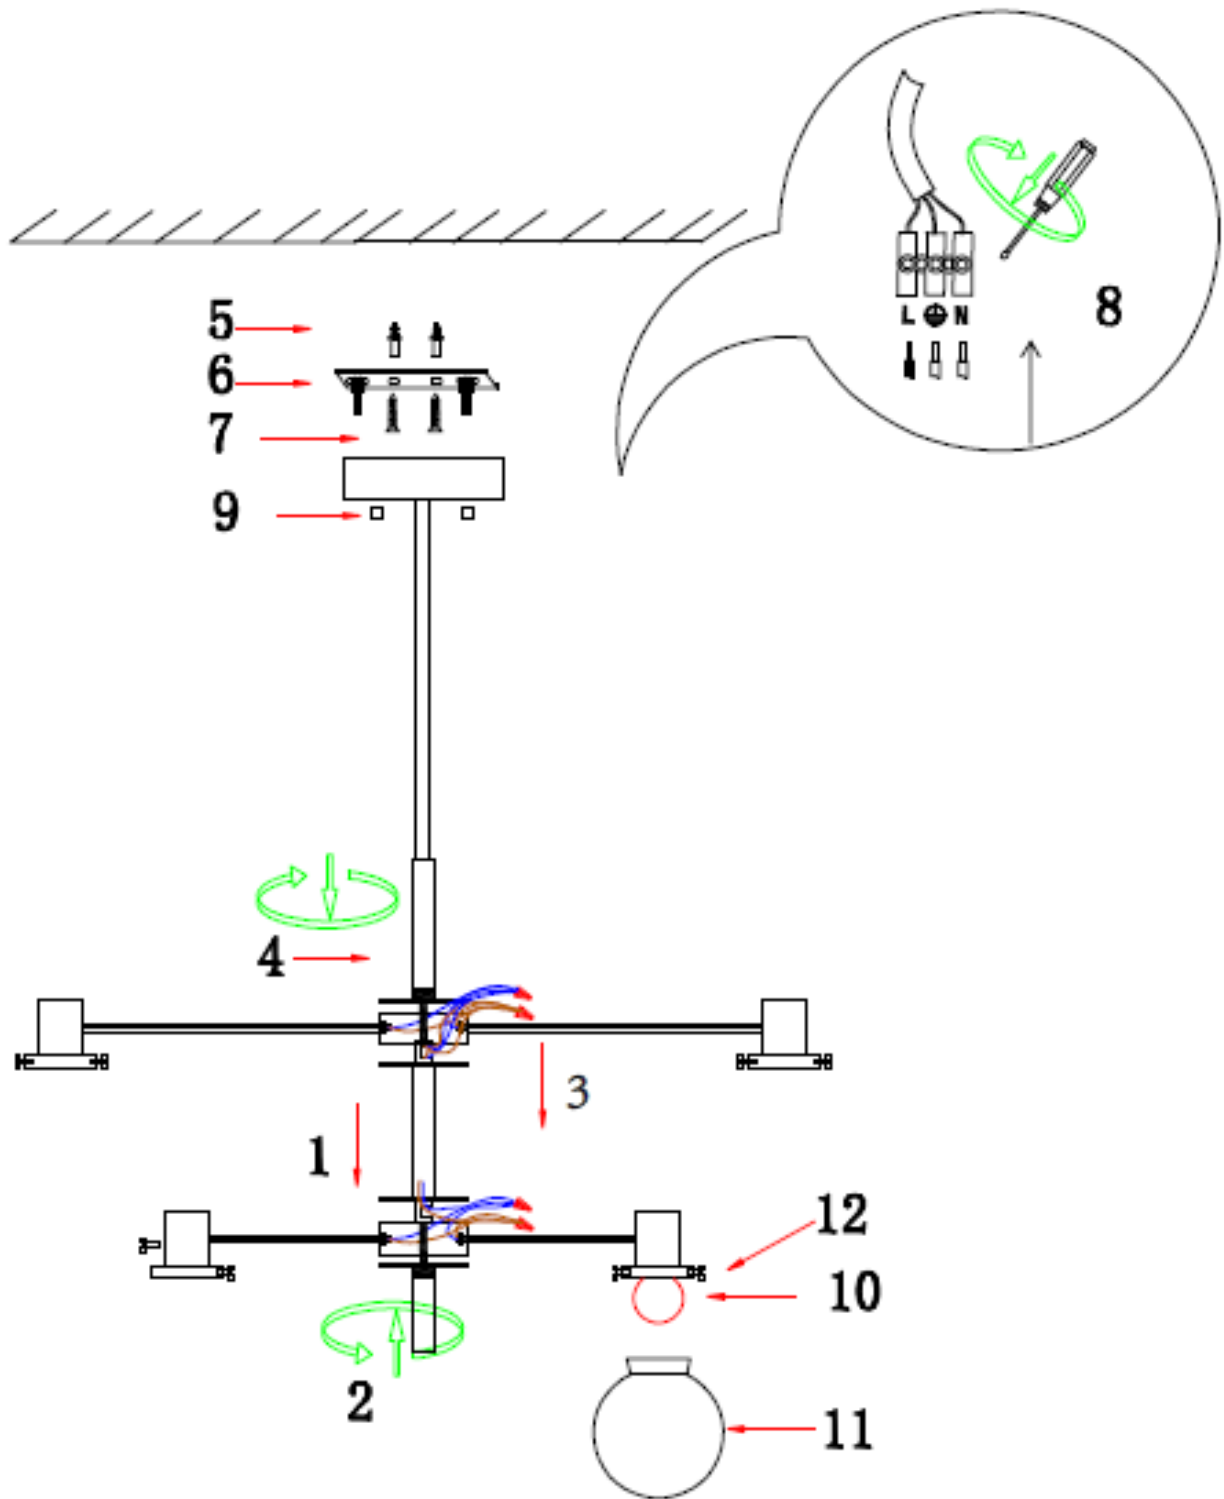

ITEM NO.: ESCODA PE18

240V ~ 50Hz E14 Max.25W x18

NOTE: GLOBE NOT INCLUDED

- Disclaimer:
-  Tools not included
 -  Shade ring attached on lamp holder
 -  Globe(s) not included

IMPORTANT
 Must be installed by a qualified electrical contractor.
 Install in accordance with AS/NZ3000