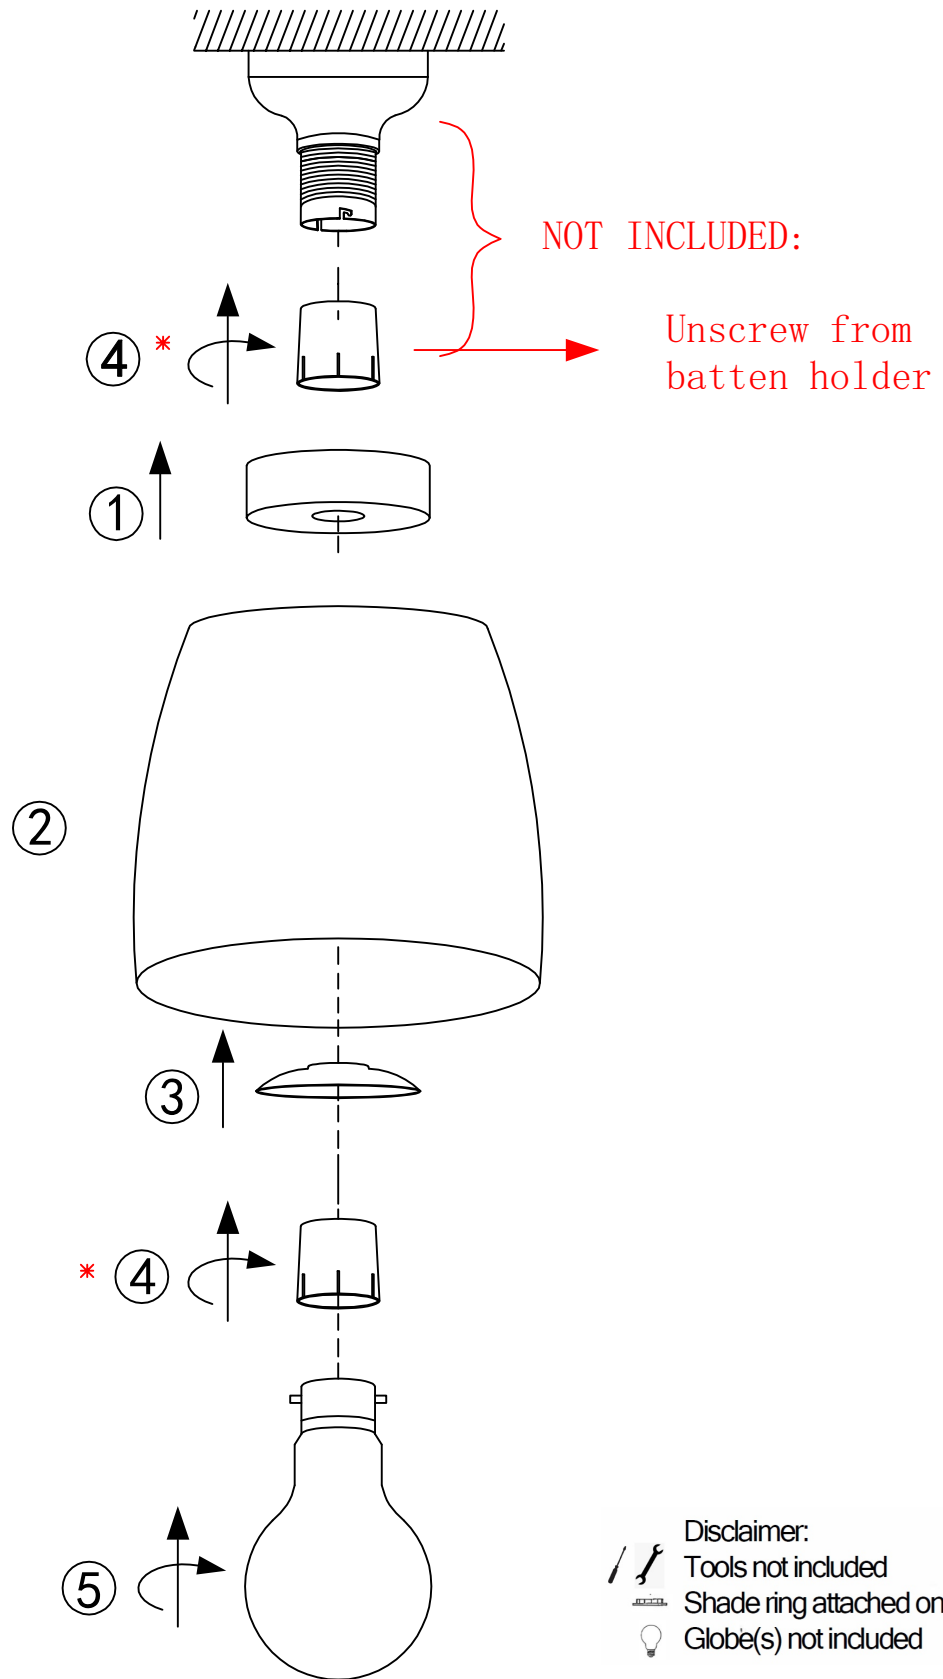

ITEM NO. : ERIN. BF-0M

240V-50Hz B22 max. 75W

NOTE: GLOBE NOT INCLUDED

Telbix.