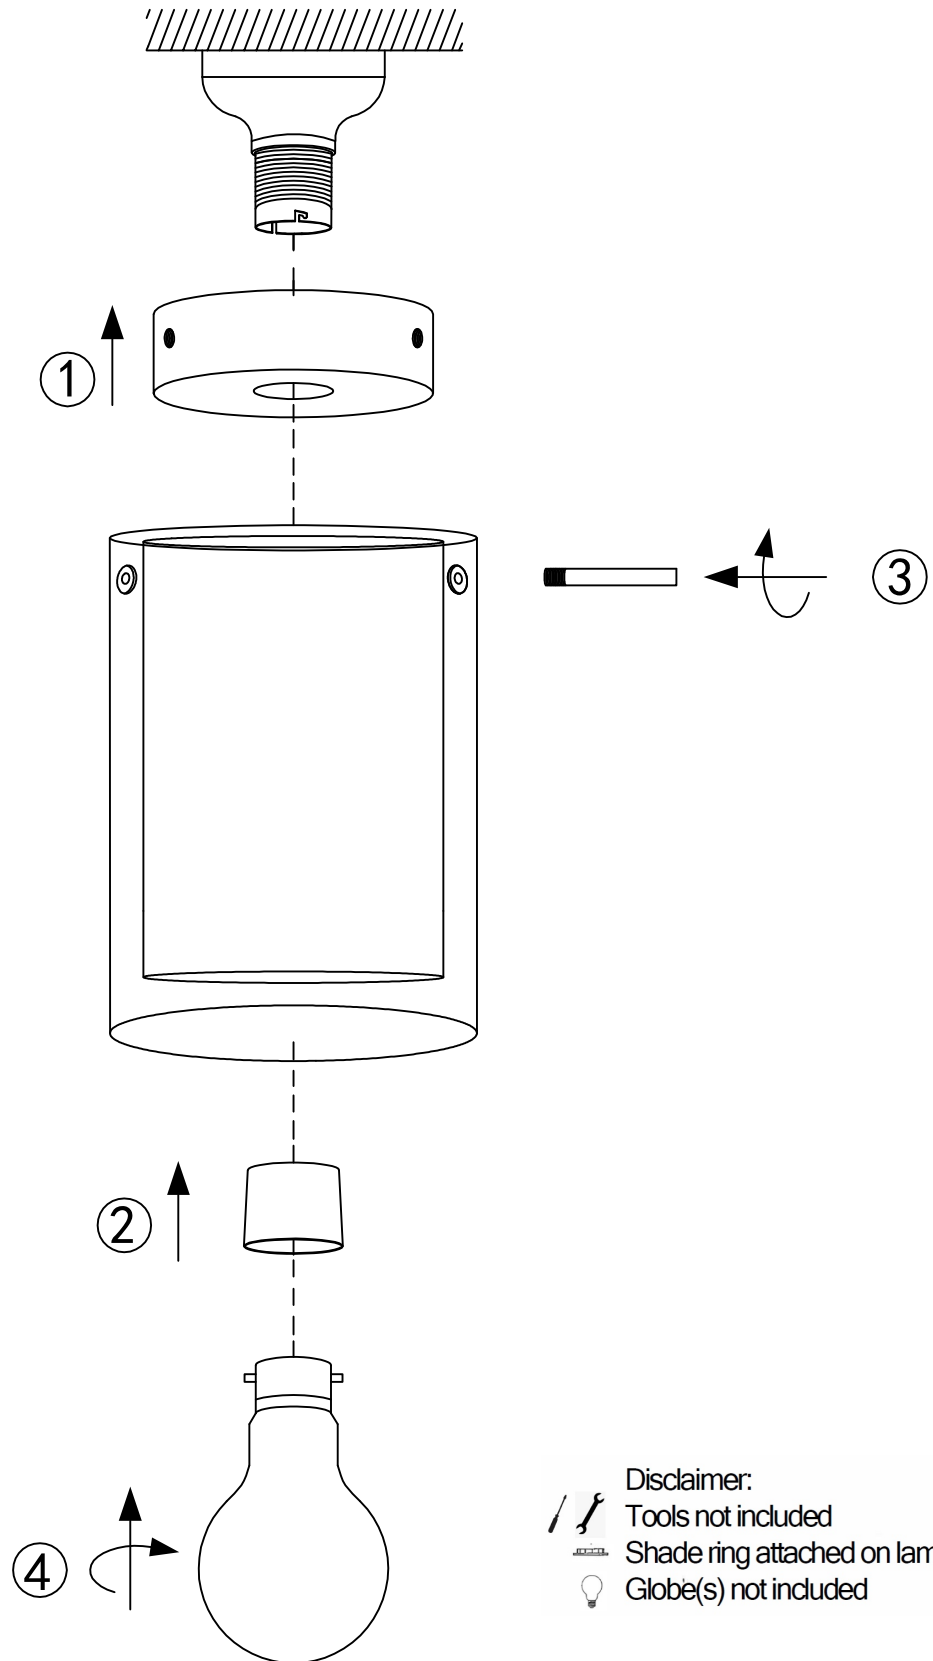

ITEM NO. : ENVOY. BF

240V-50Hz B22 max. 60W

NOTE: GLOBE NOT INCLUDED

telbix.