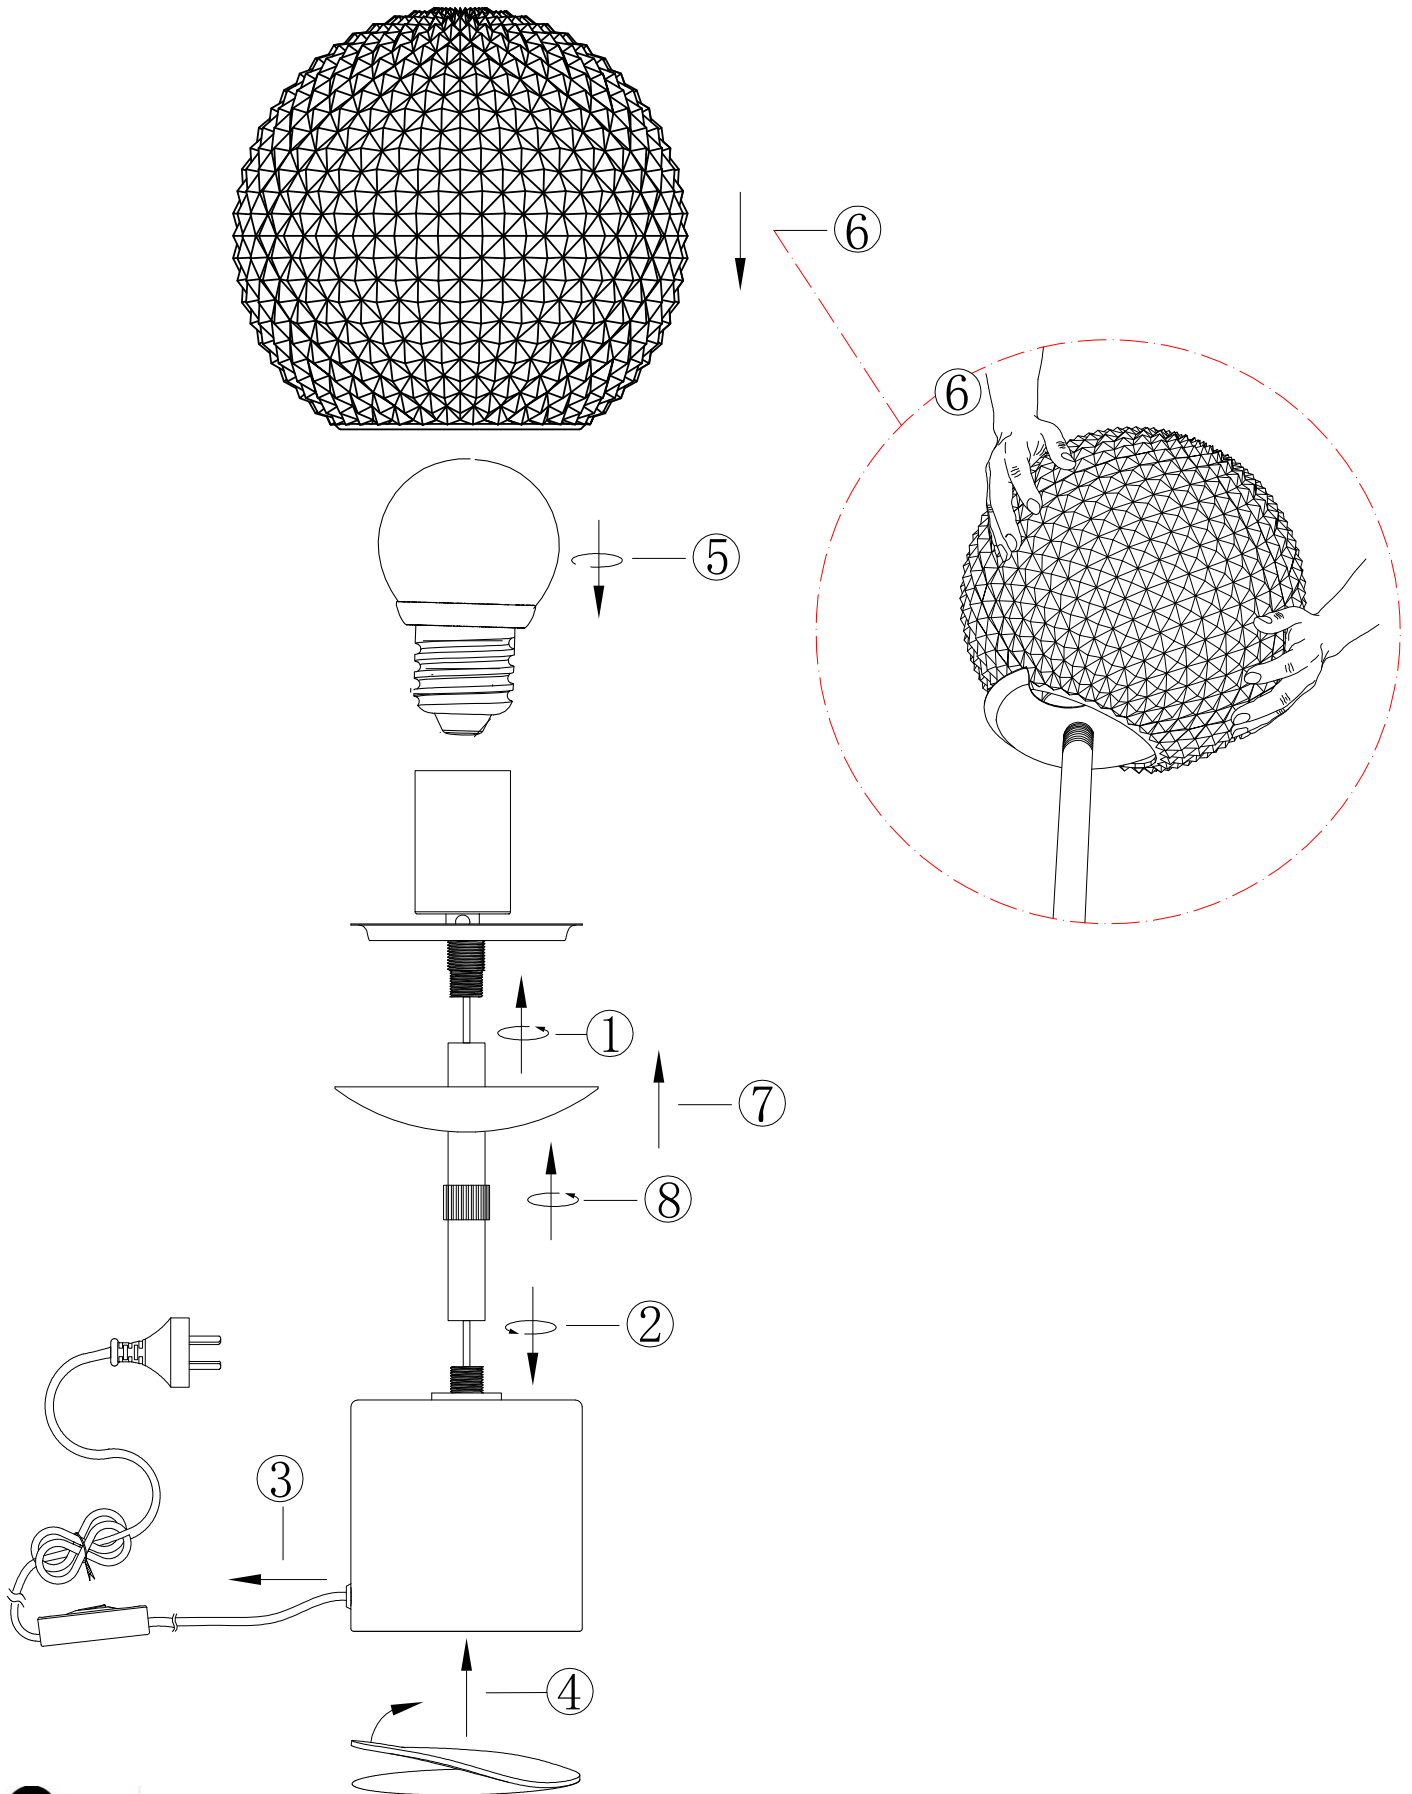

ITEMNO.:ELWICK TL

240V ~ 50Hz E27 Max.25W x1

NOTE: GLOBE NOT INCLUDED

Telbix.

- Disclaimer:
-  Tools not included
 -  Shade ring attached on lamp holder
 -  Globe(s) not included