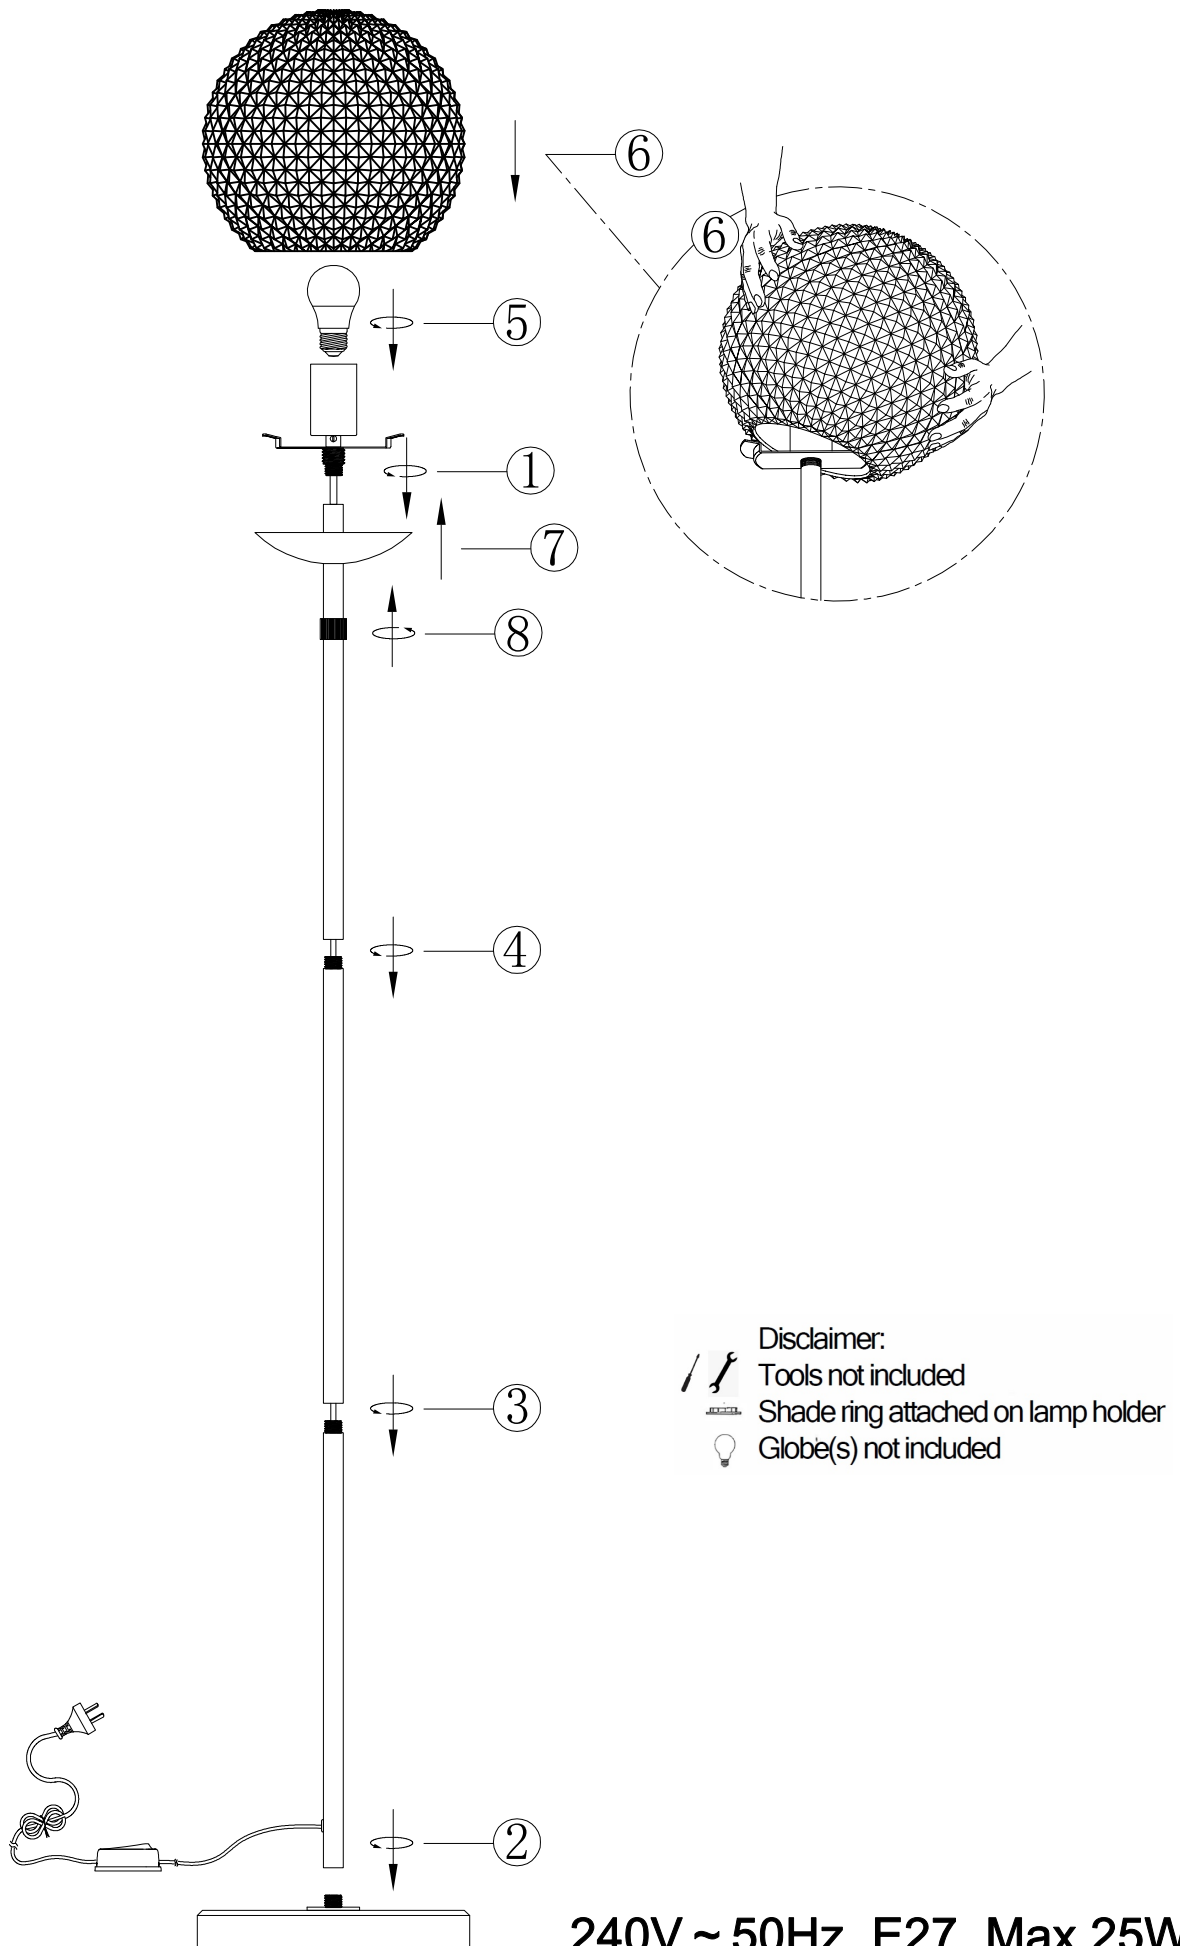

ITEMNO.: ELWICK FL

Disclaimer:
Tools not included
Shade ring attached on lamp holder
Globe(s) not included

240V ~ 50Hz E27 Max.25W x1

NOTE: GLOBE NOT INCLUDED

Telbix.