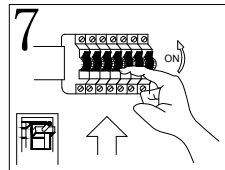

# ITEM NO.:ELTZ OY28

4

6

5

Turn on 3000K

Turn on 4000K

Turn on 5000K

**IMPORTANT**  
Must be installed by  
a qualified electrical  
contractor.  
Install in accordance  
with AS/NSZ3000