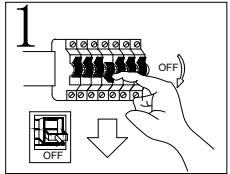

# ITEM NO.:ELTZ OY28

4

6

5

Turn on 3000K

Turn on 4000K

Turn on 5000K

**IMPORTANT**  
Must be installed by  
a qualified electrical  
contractor.  
Install in accordance  
with AS/NSZ3000