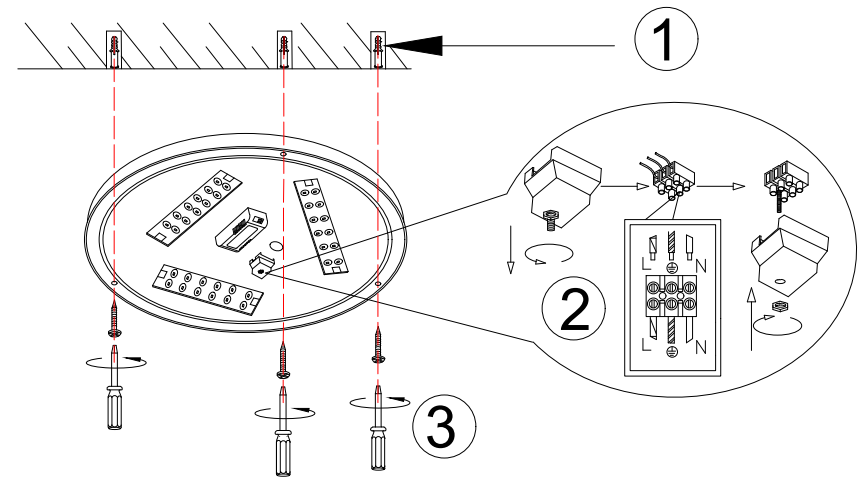

# ITEM NO.:ELTZ OY28

4

6

5

Turn on 3000K

Turn on 4000K

Turn on 5000K

**IMPORTANT**  
Must be installed by  
a qualified electrical  
contractor.  
Install in accordance  
with AS/NSZ3000