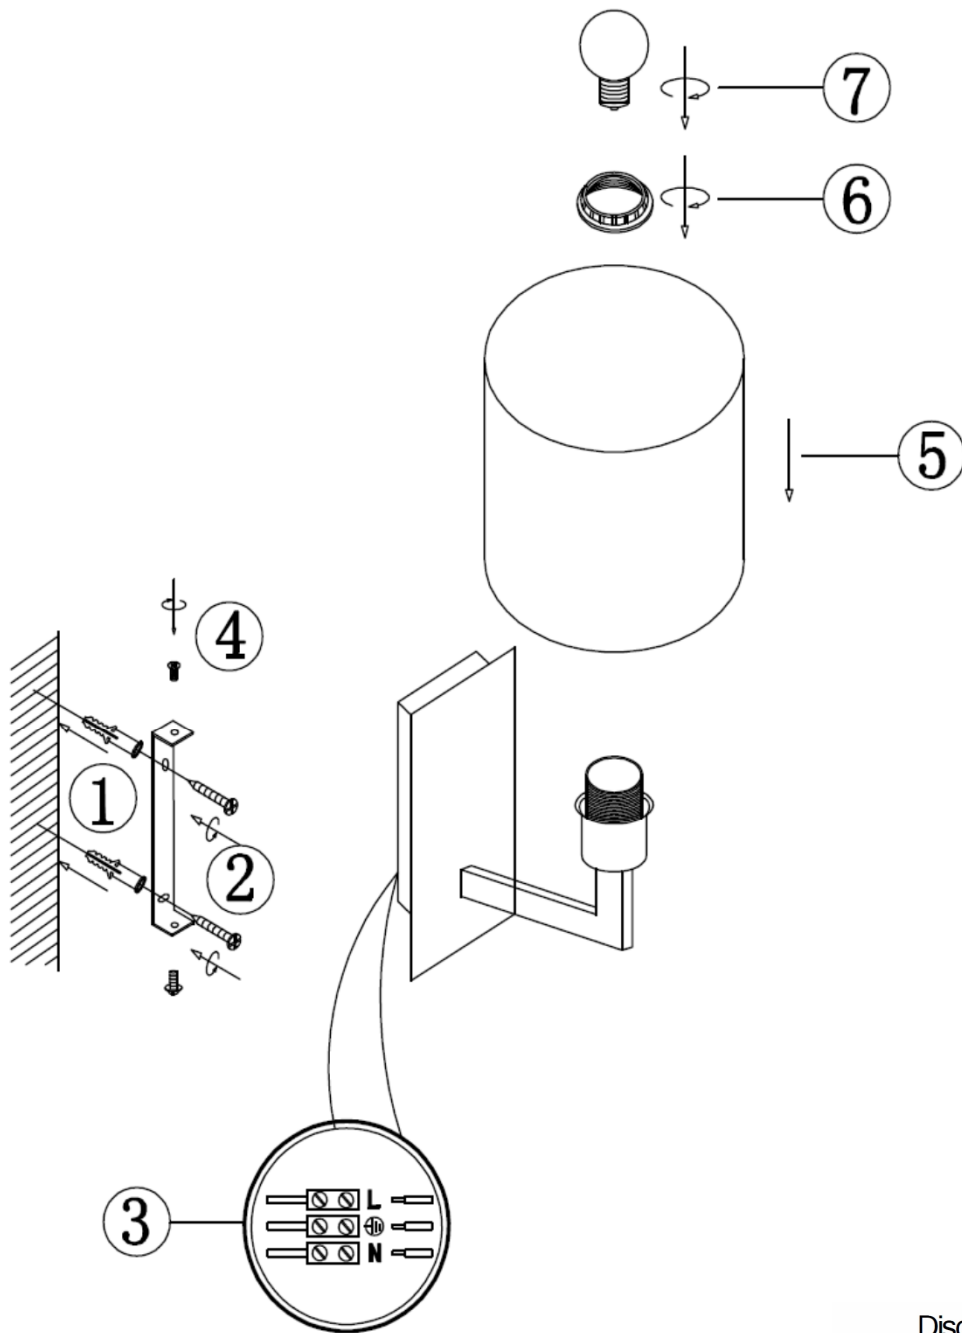

ITEM NO.:ELGAR WB

Disclaimer:
Tools not included
Shade ring attached on lamp holder
Globe(s) not included

240V ~ 50Hz E27 Max.25W x1

NOTE: GLOBE NOT INCLUDED

Telbix.

IMPORTANT
Must be installed by a qualified electrical contractor.
Install in accordance with AS/NZ3000