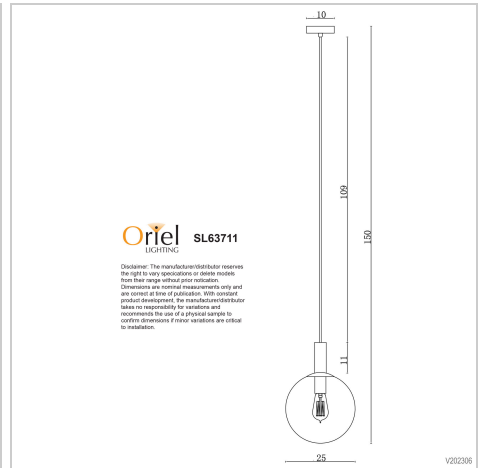

Glass/Diffuser Material	Clear Glass
Cord / Wire Material	BLACK PVC
Primary Material	METAL
IP Rating	IP20
PLU	76454
Supplier Code	SL63711CL
UPI	9324879223553
In The Box	1 x Suspension 1 x Glass
Electrician To Install	This fitting should be installed by a licenced electrician
Warranty / Guarantee	12 Month Replacement Guarantee

Images

Unless stated, fittings do not include globes (bulbs). No representations are made as to the suitability of this product for your application. All fixed lights (other than DIY lights) should be installed by a licensed electrical contractor. Due to continuing product development, some specifications may change over time. Refer to our detailed Terms and Conditions, online at: www.oriel-lighting.com.au | Details and specifications are current at the time of printing, and with constant product development, subject to change.

(c) Oriel Lighting

quality lighting at affordable prices | specifications subject to change without notice - check the website for the latest information | www.oriel-lighting.com.au