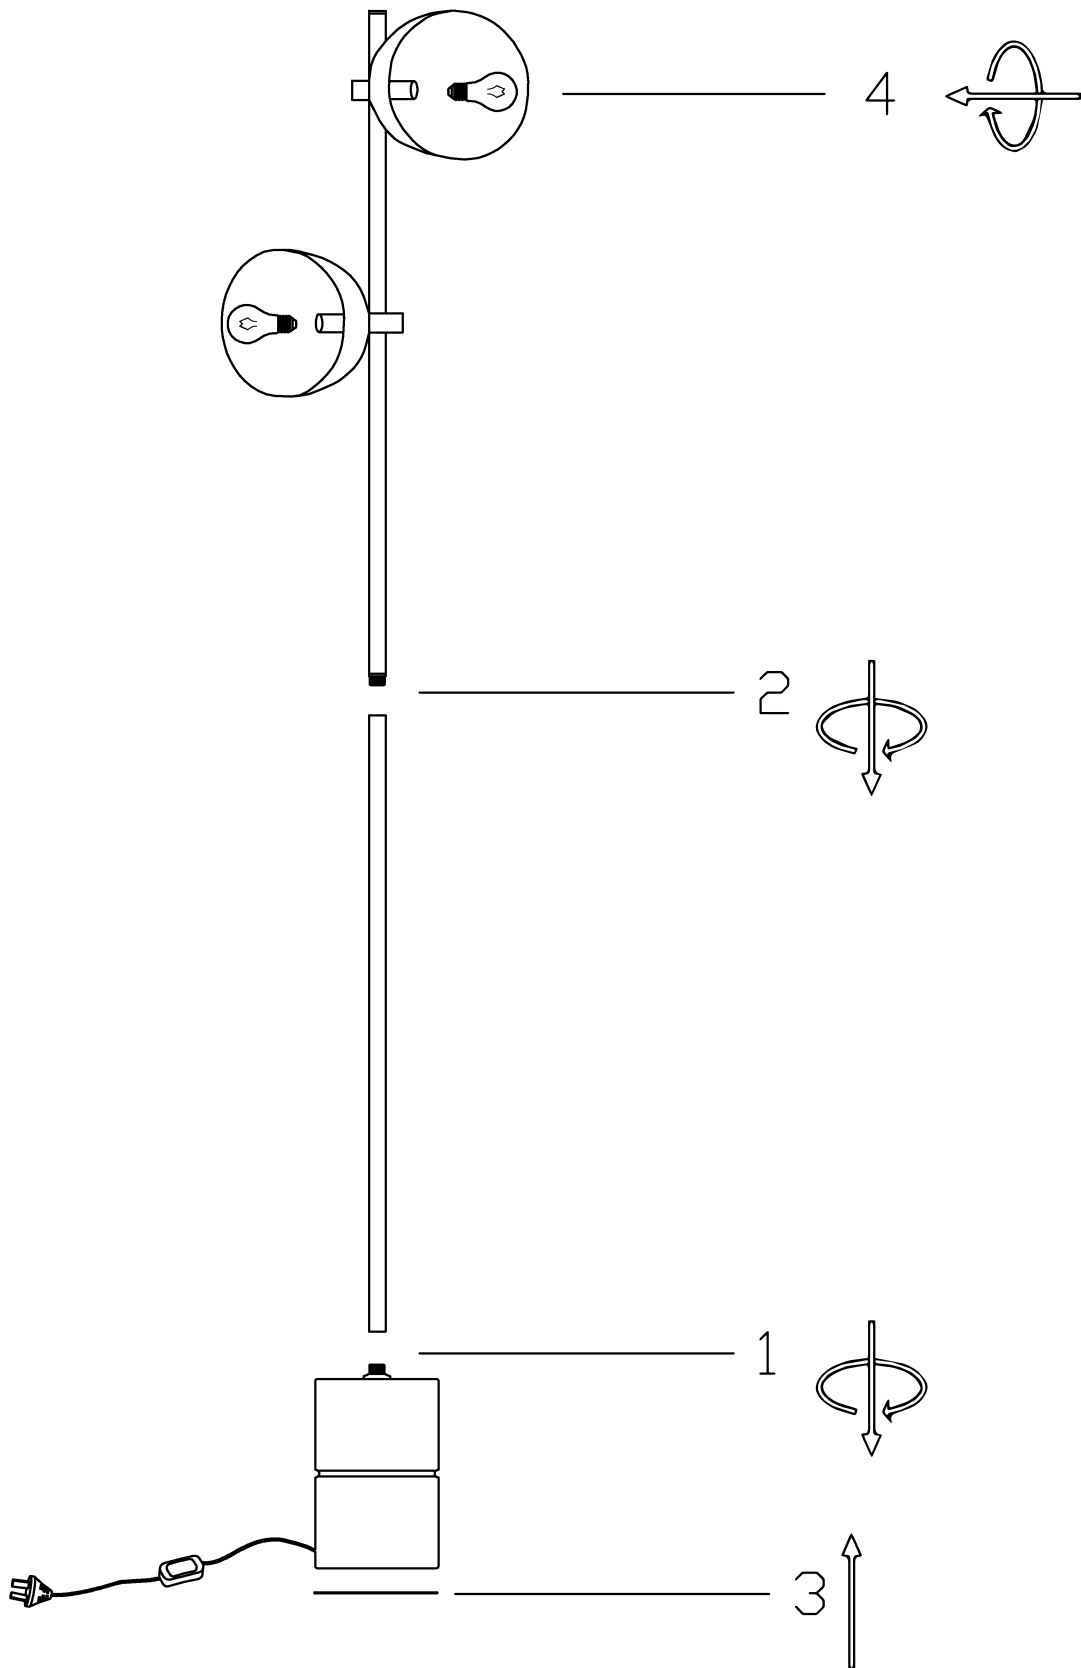

ITEM NO.: EFRAIN FL

240V~50Hz E27 Max.25Wx2

NOTE:GLOBE NOT INCLUDED

Telbix.

Disclaimer:
/  Tools not included
 Shade ring attached on lamp holder
 Globe(s) not included