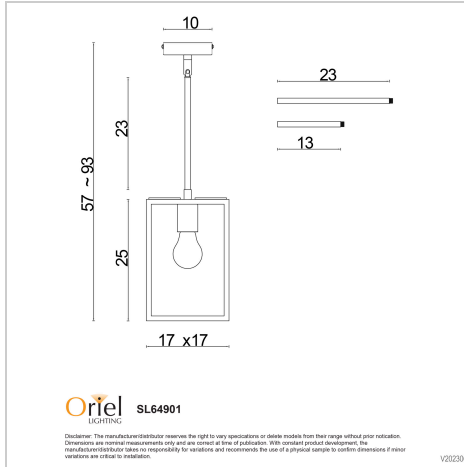

Glass/Diffuser Material	Clear Glass
Primary Material	METAL
Supplier Code	SL64901BK
UPI	9324879213066
Electrician To Install	This fitting should be installed by a licenced electrician
Warranty / Guarantee	12 Month Replacement Guarantee

Images

Unless stated, fittings do not include globes (bulbs). No representations are made as to the suitability of this product for your application. All fixed lights (other than DIY lights) should be installed by a licensed electrical contractor. Due to continuing product development, some specifications may change over time. Refer to our detailed Terms and Conditions, online at: www.oriel-lighting.com.au | Details and specifications are current at the time of printing, and with constant product development, subject to change.

(c) Oriel Lighting

quality lighting at affordable prices | specifications subject to change without notice - check the website for the latest information | www.oriel-lighting.com.au