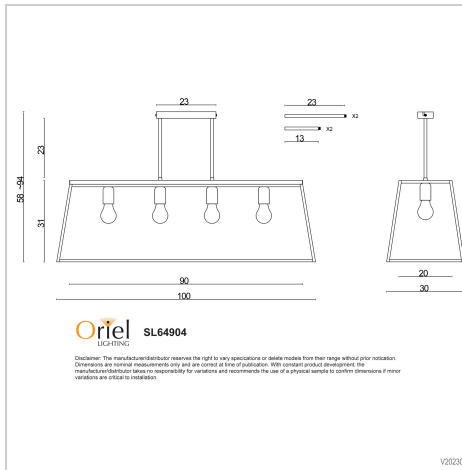

Glass/Diffuser Material	Clear Glass
Primary Material	METAL
IP Rating	IP20
Supplier Code	SL64904BK
UPI	9324879213097
Electrician To Install	This fitting should be installed by a licenced electrician
Warranty / Guarantee	12 Month Replacement Guarantee

Images

Unless stated, fittings do not include globes (bulbs). No representations are made as to the suitability of this product for your application. All fixed lights (other than DIY lights) should be installed by a licensed electrical contractor. Due to continuing product development, some specifications may change over time. Refer to our detailed Terms and Conditions, online at: www.oriel-lighting.com.au | Details and specifications are current at the time of printing, and with constant product development, subject to change.

(c) Oriel Lighting

quality lighting at affordable prices | specifications subject to change without notice - check the website for the latest information | www.oriel-lighting.com.au