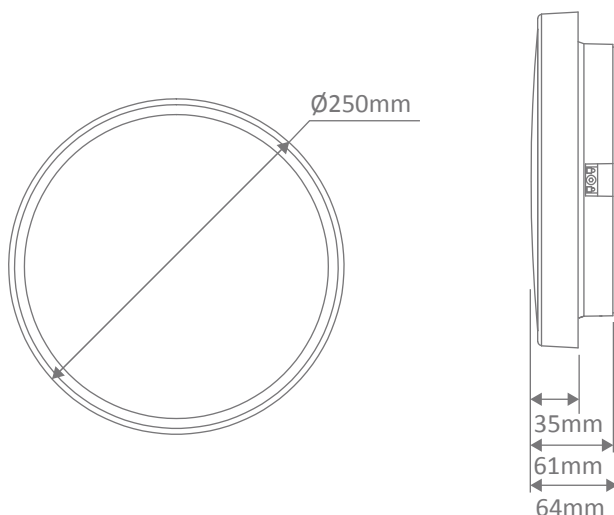

Diagrams / Additional

Item No.	Variant	Colour Temperature
EASY-250-RND-WHT	20954	TRIO