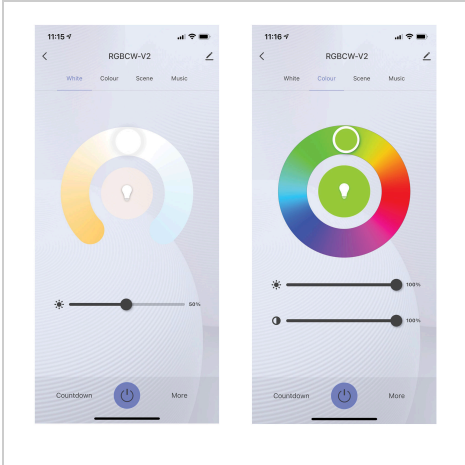

Warranty / Guarantee

12 Month Replacement Guarantee

Images

Unless stated, fittings do not include globes (bulbs). No representations are made as to the suitability of this product for your application. All fixed lights (other than DIY lights) should be installed by a licensed electrical contractor. Due to continuing product development, some specifications may change over time. Refer to our detailed Terms and Conditions, online at: www.oriel-lighting.com.au | Details and specifications are current at the time of printing, and with constant product development, subject to change.

(c) Oriel Lighting

quality lighting at affordable prices | specifications subject to change without notice - check the website for the latest information | www.oriel-lighting.com.au