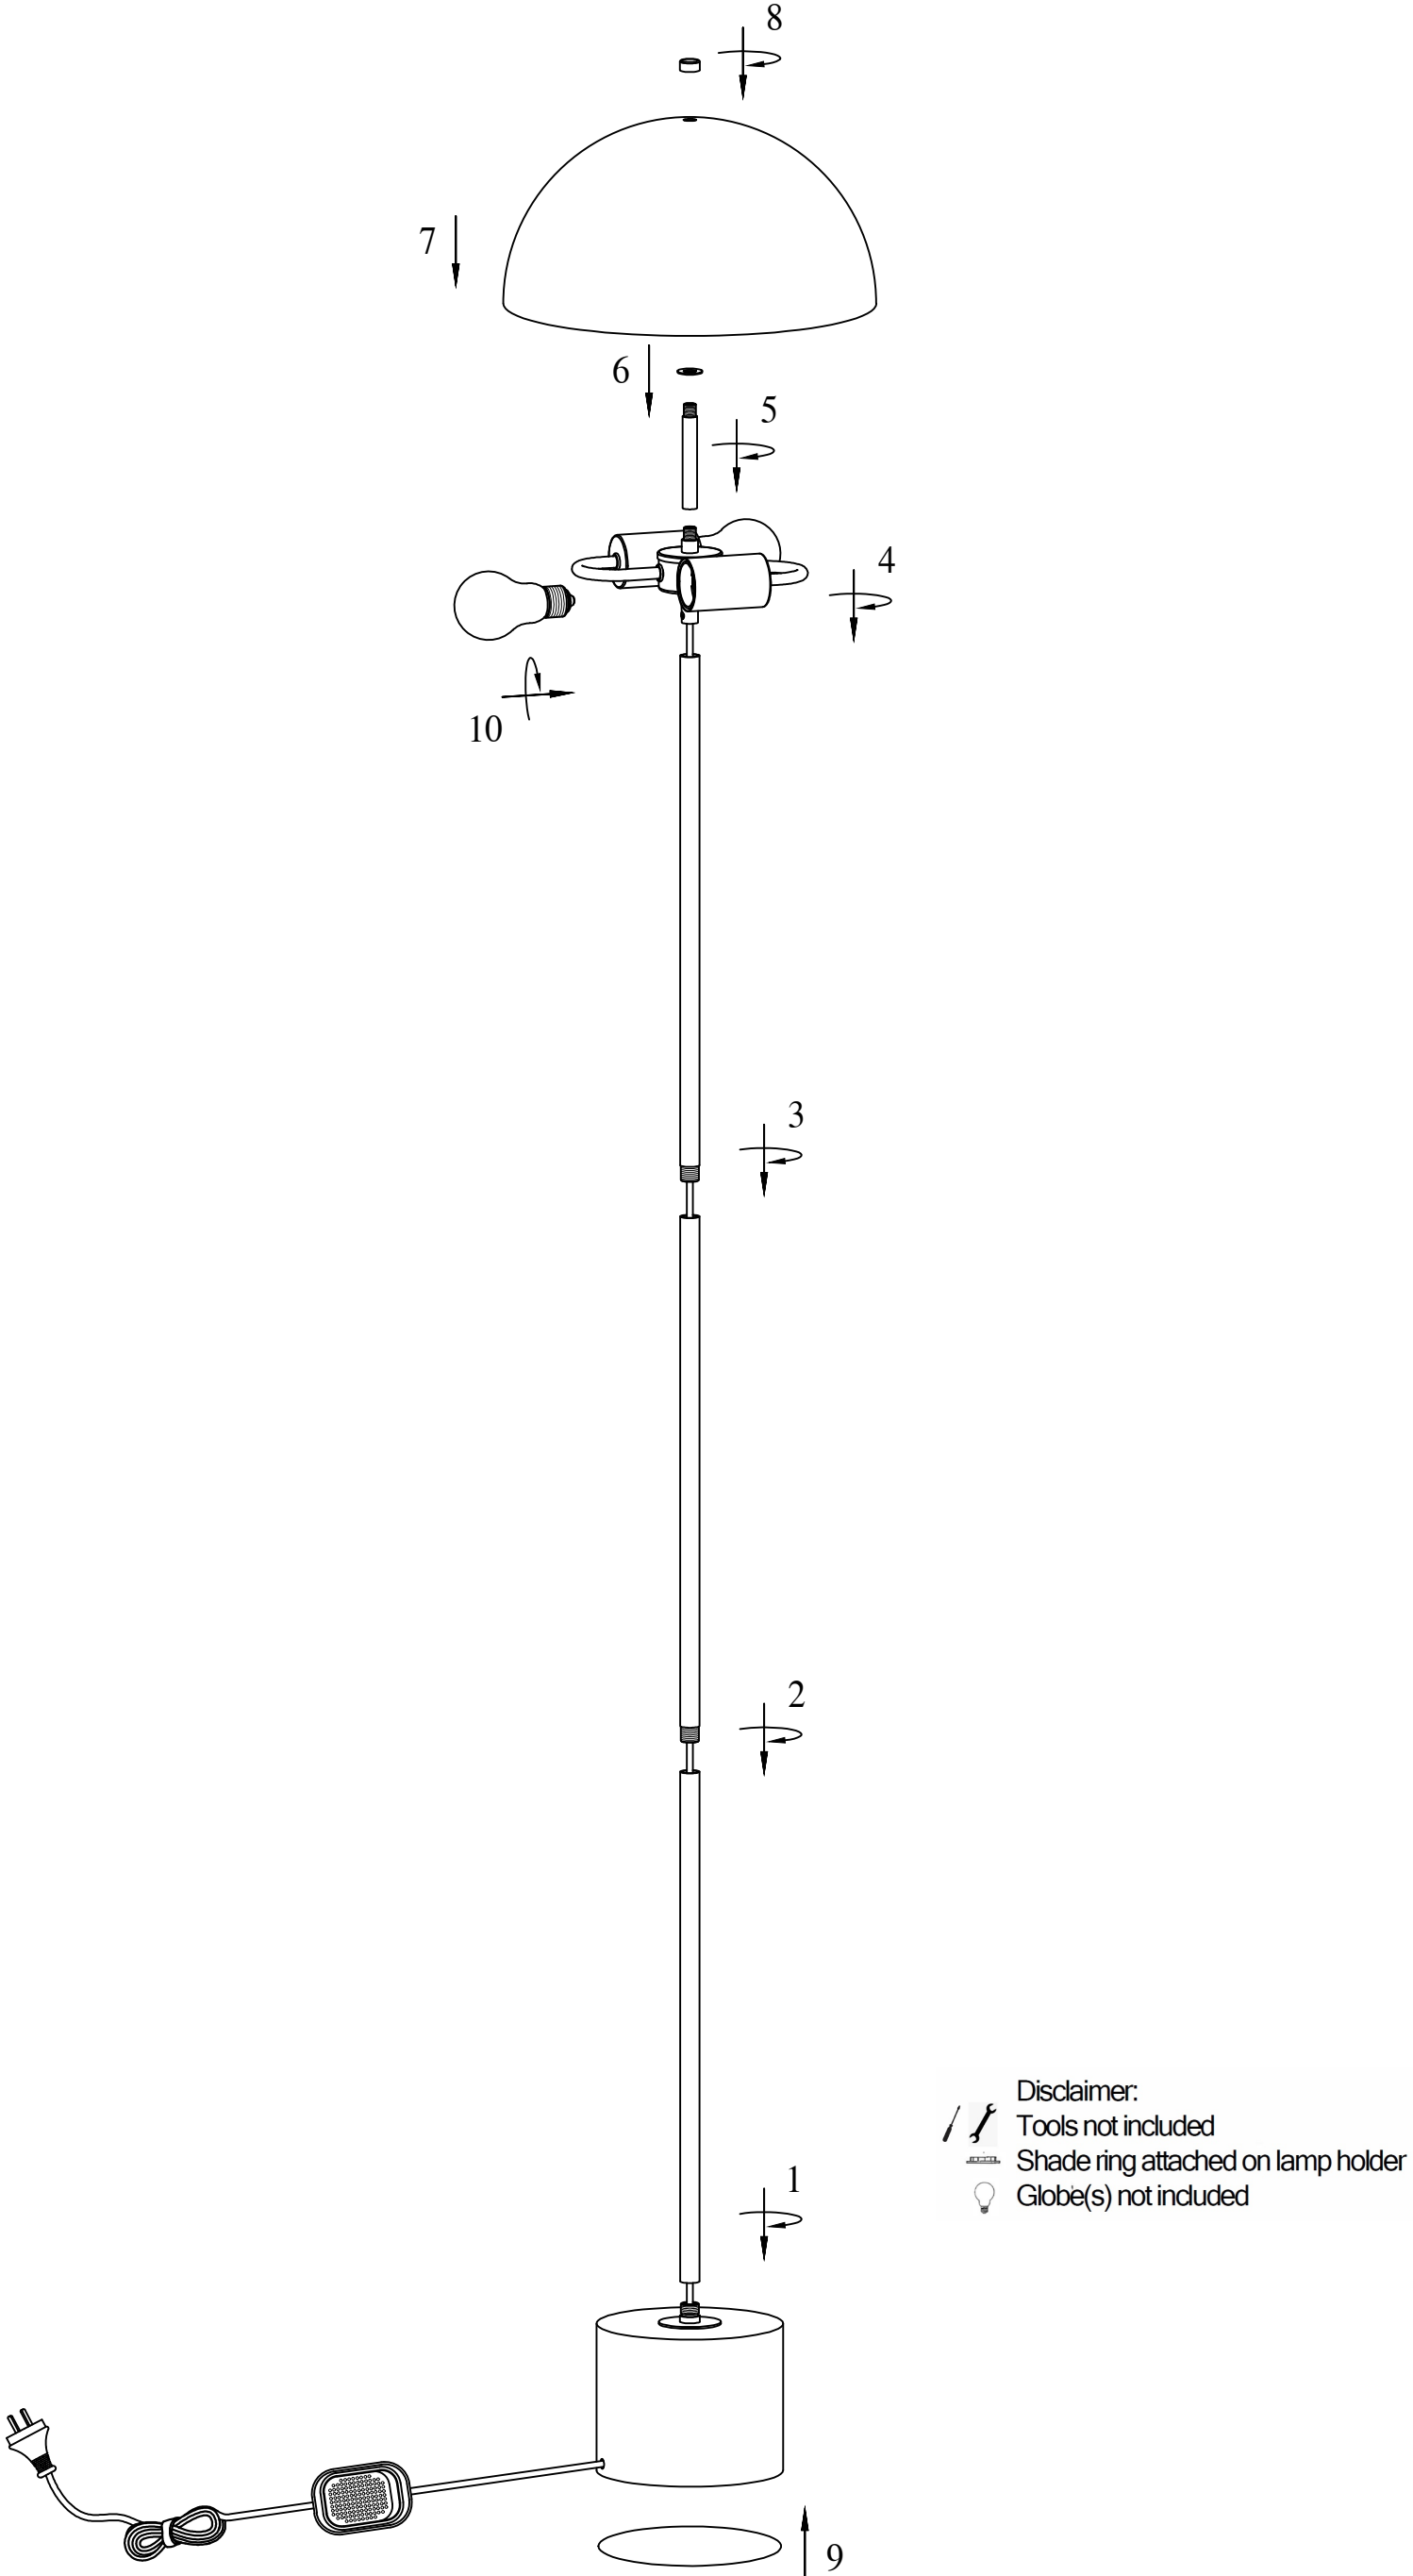

ITEM NO.: DOMEZ FL

Disclaimer:
Tools not included
Shade ring attached on lamp holder
Globe(s) not included

240V~50Hz E27 Max.25Wx2

NOTE:GLOBE NOT INCLUDED